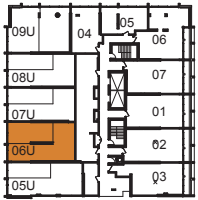

HONG KONG

PHASE 2

THREE BEDROOM LOFT
1728 SQ. FT.

4TH FLOOR PLAN

5TH FLOOR PLAN