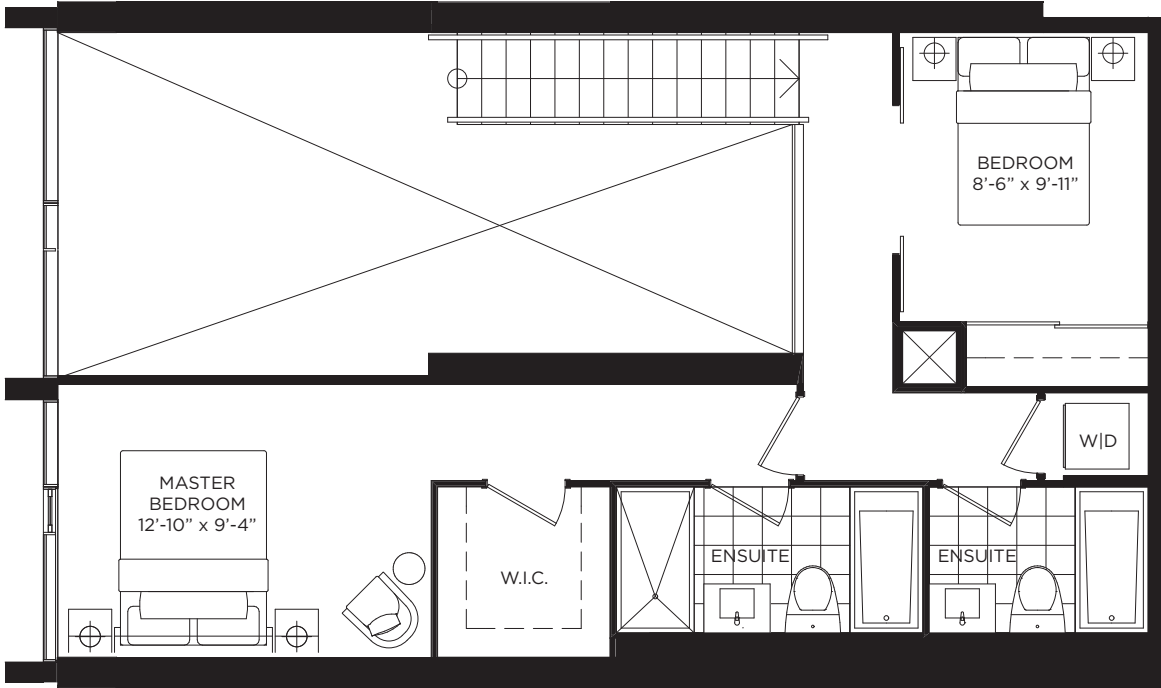

HONG KONG

PHASE 2

THREE BEDROOM LOFT
1728 SQ. FT.

4TH FLOOR PLAN

5TH FLOOR PLAN