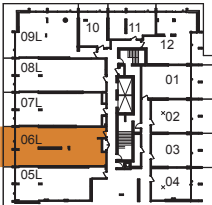

HONG KONG

PHASE 2

THREE BEDROOM LOFT
1728 SQ. FT.

4TH FLOOR PLAN

5TH FLOOR PLAN