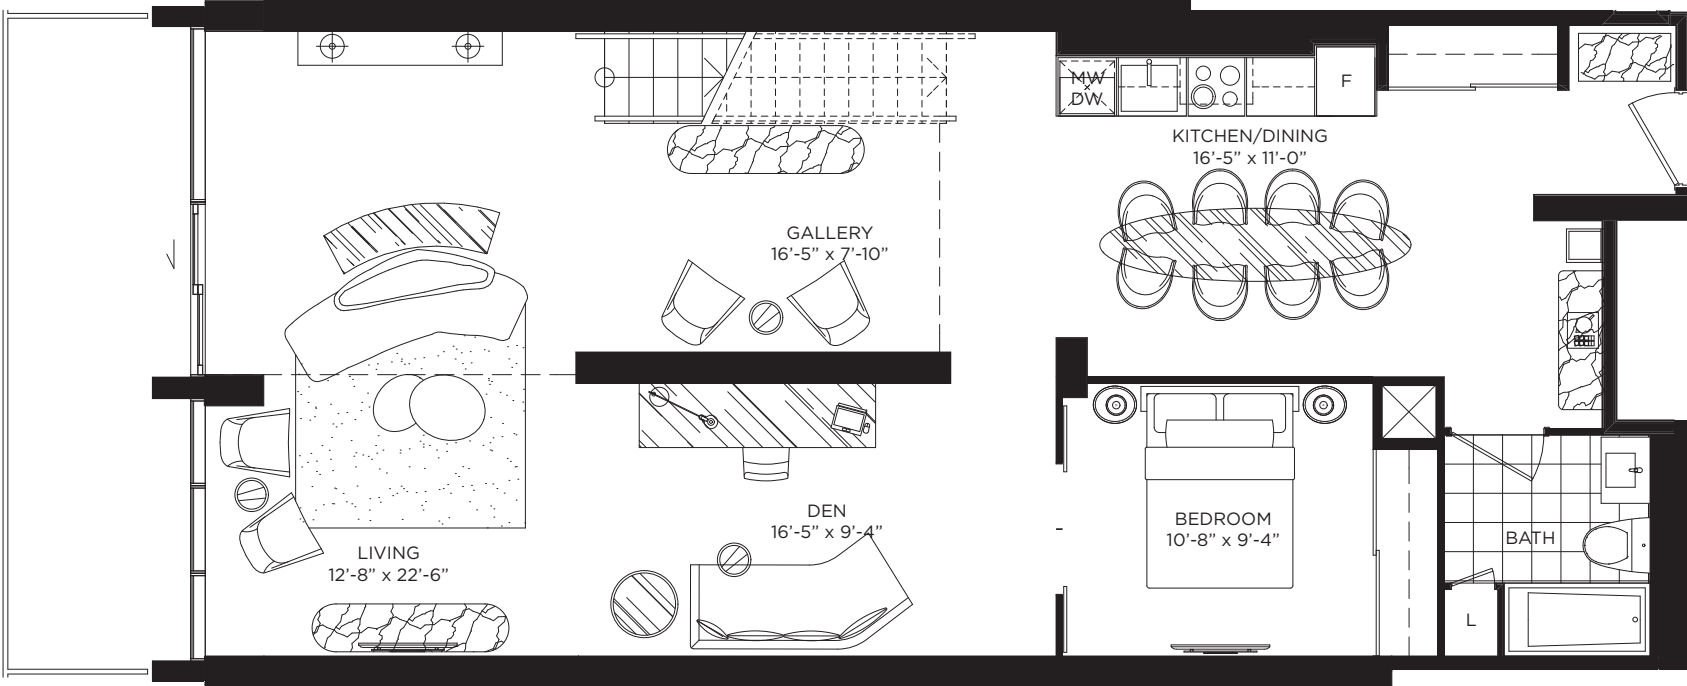

HONG KONG

PHASE 2

THREE BEDROOM LOFT
1728 SQ. FT.

4TH FLOOR PLAN

5TH FLOOR PLAN