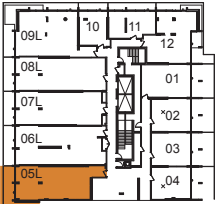

KAIPING

PHASE 2

THREE BEDROOM LOFT
1556 SQ. FT.

4TH FLOOR PLAN

5TH FLOOR PLAN