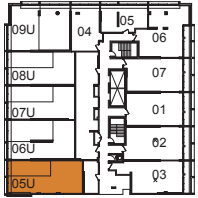

KAIPING

PHASE 2

THREE BEDROOM LOFT
1556 SQ. FT.

4TH FLOOR PLAN

5TH FLOOR PLAN