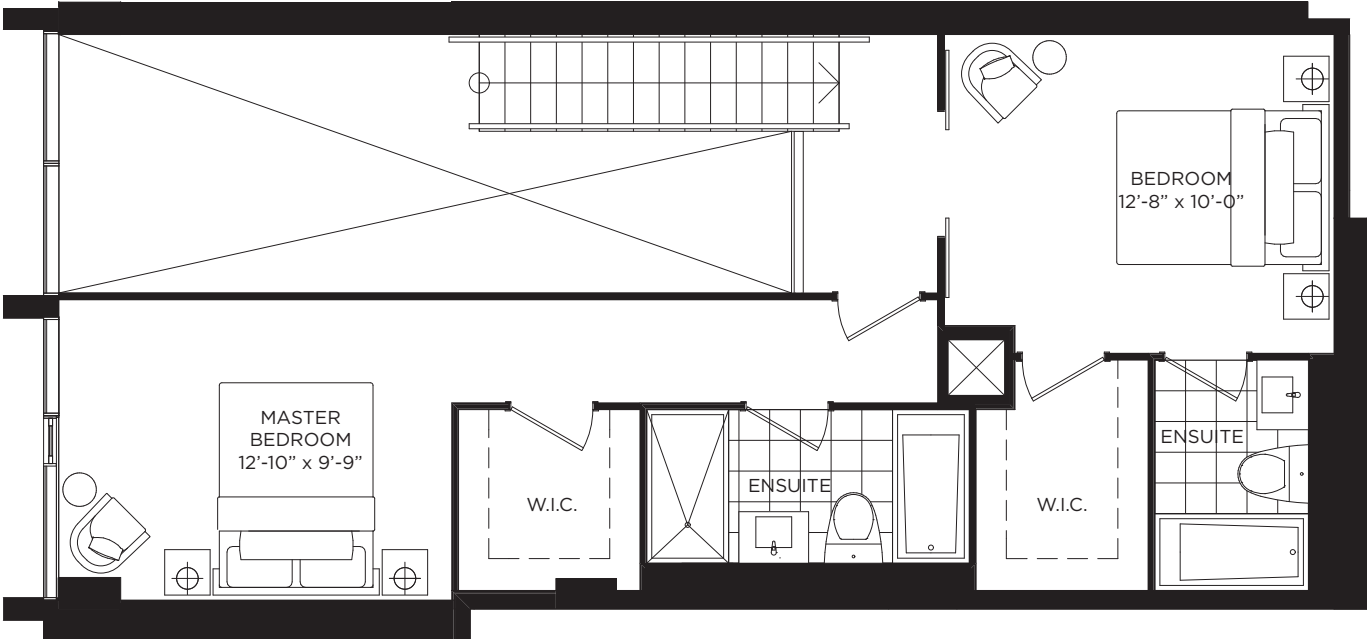

KAIPING

PHASE 2

THREE BEDROOM LOFT
1556 SQ. FT.

4TH FLOOR PLAN

5TH FLOOR PLAN