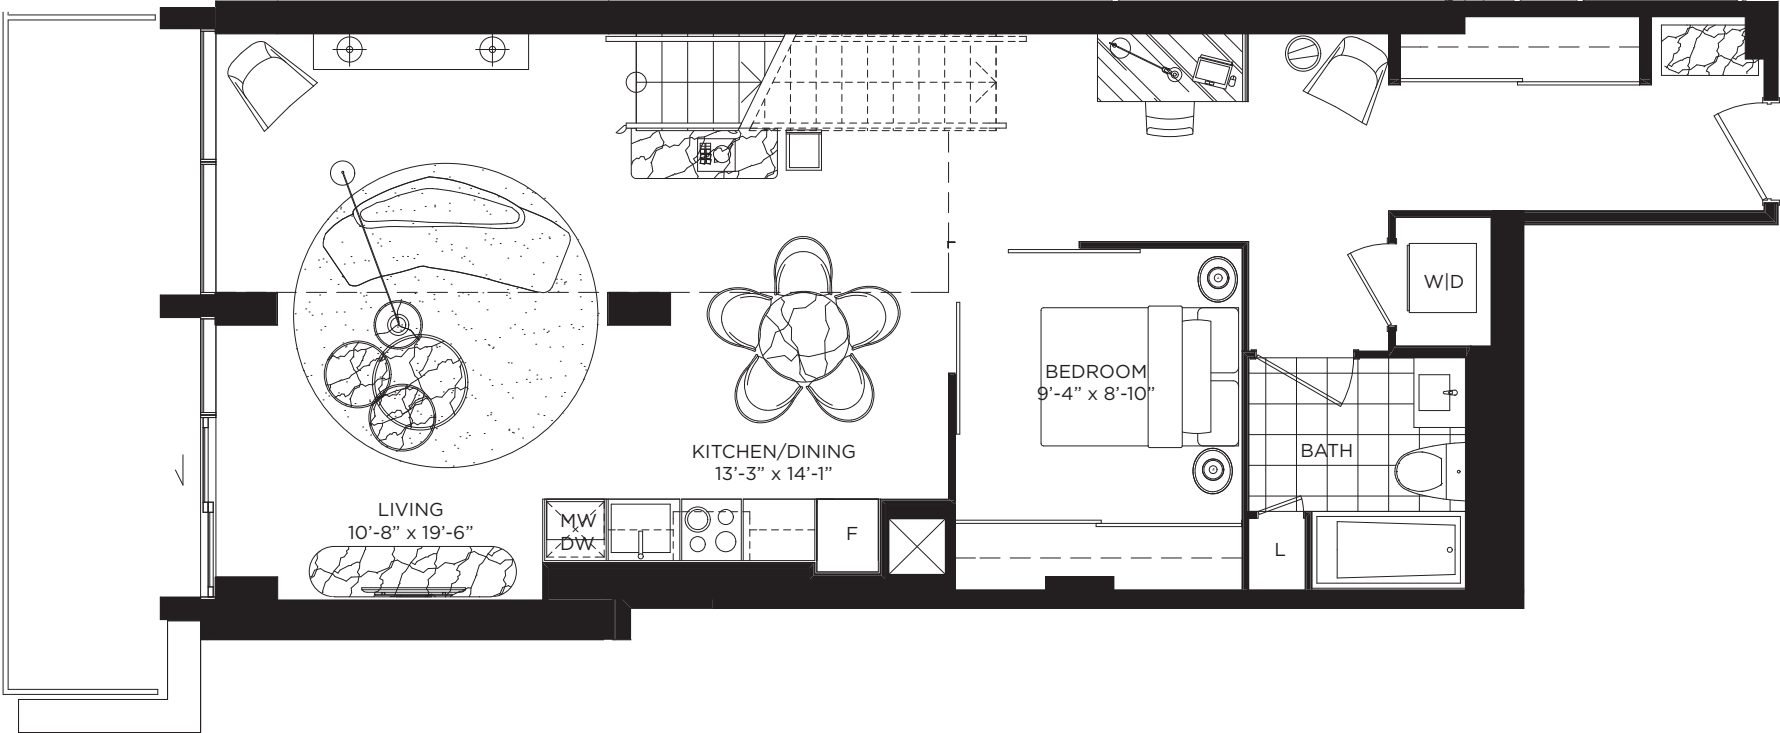

KAIPING

PHASE 2

THREE BEDROOM LOFT
1556 SQ. FT.

4TH FLOOR PLAN

5TH FLOOR PLAN