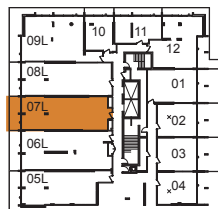

LAOS

PHASE 2

THREE BEDROOM LOFT
1501 SQ. FT.

4TH FLOOR PLAN

5TH FLOOR PLAN