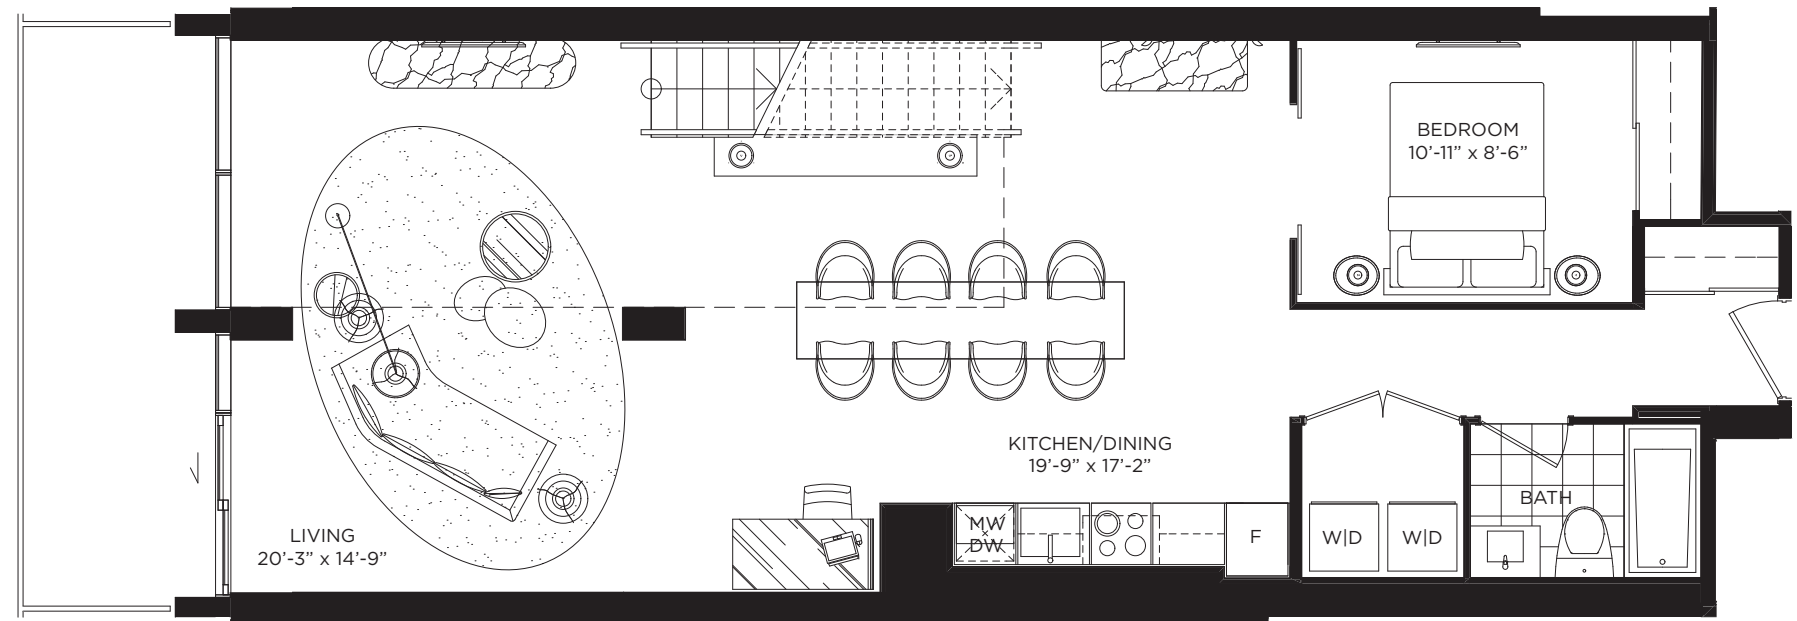

LAOS

PHASE 2

THREE BEDROOM LOFT
1501 SQ. FT.

4TH FLOOR PLAN

5TH FLOOR PLAN