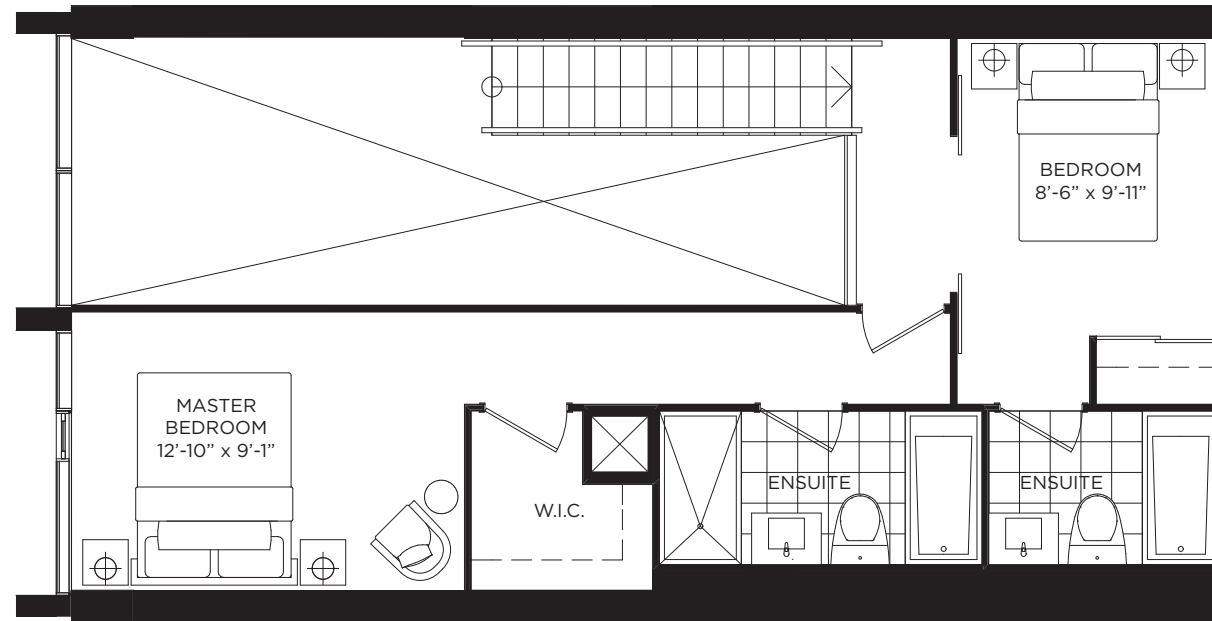

LAOS

PHASE 2

THREE BEDROOM LOFT
1501 SQ. FT.

4TH FLOOR PLAN

5TH FLOOR PLAN