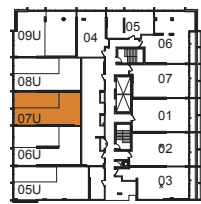

LAOS

PHASE 2

THREE BEDROOM LOFT
1501 SQ. FT.

4TH FLOOR PLAN

5TH FLOOR PLAN