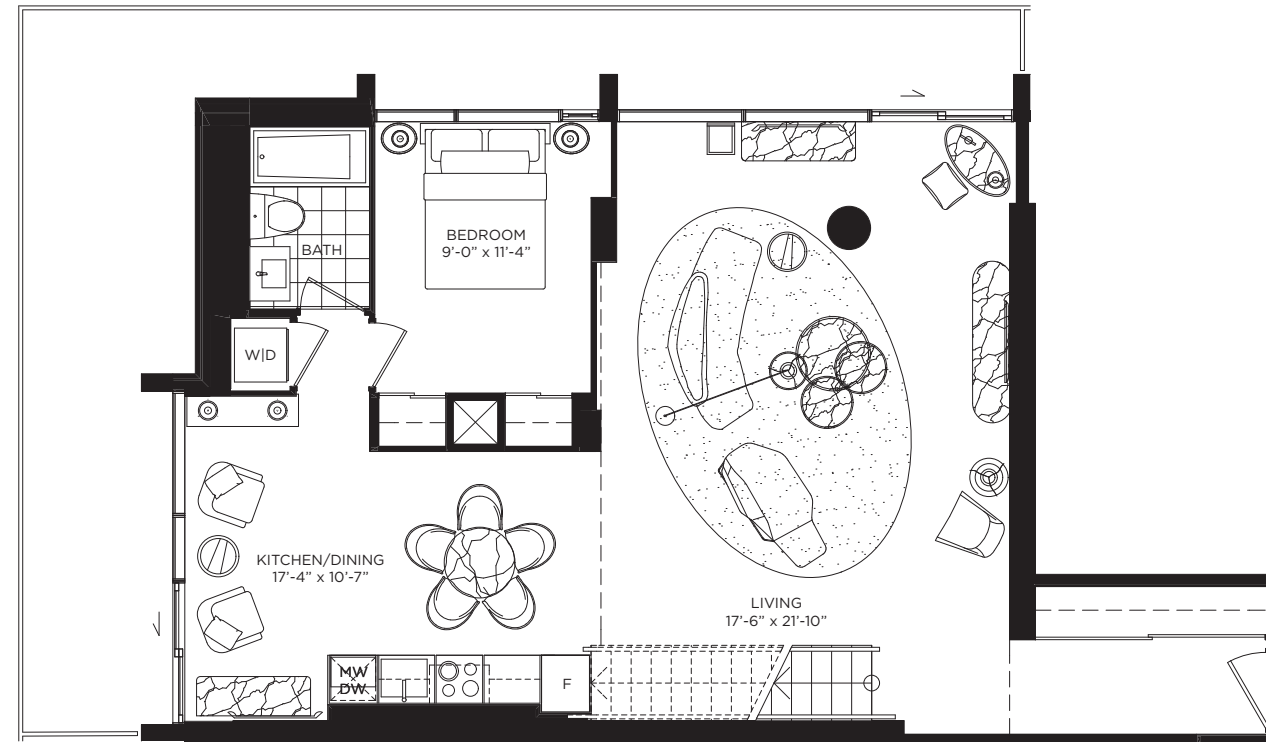

MAHO

PHASE 2

THREE BEDROOM LOFT
1491 SQ. FT.

4TH FLOOR PLAN

5TH FLOOR PLAN