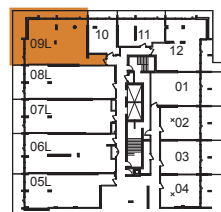

MAHO

PHASE 2

THREE BEDROOM LOFT
1491 SQ. FT.

4TH FLOOR PLAN

5TH FLOOR PLAN