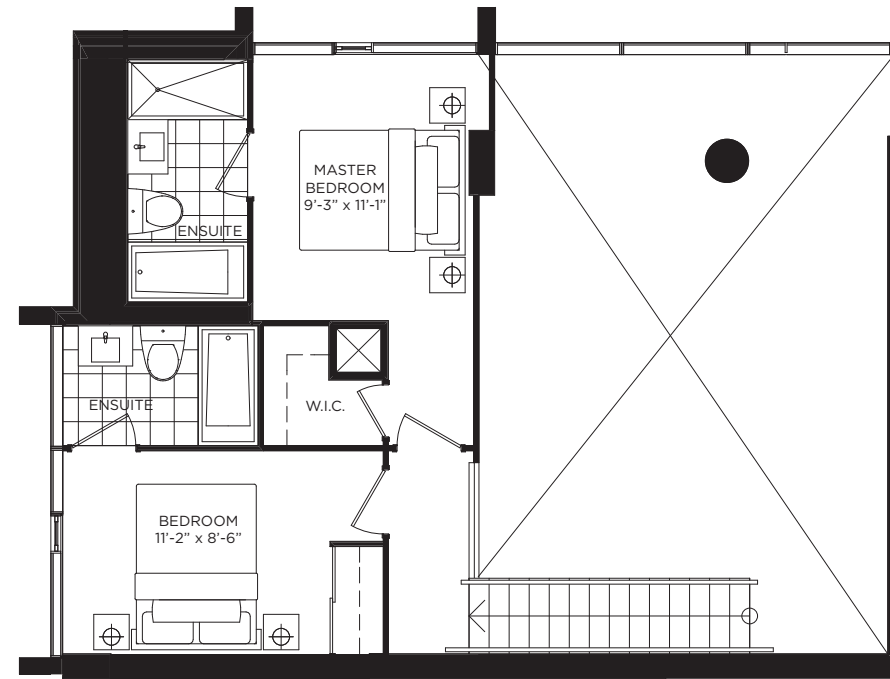

MAHO

PHASE 2

THREE BEDROOM LOFT
1491 SQ. FT.

4TH FLOOR PLAN

5TH FLOOR PLAN