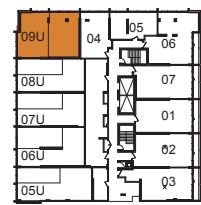

MAHO

PHASE 2

THREE BEDROOM LOFT
1491 SQ. FT.

4TH FLOOR PLAN

5TH FLOOR PLAN