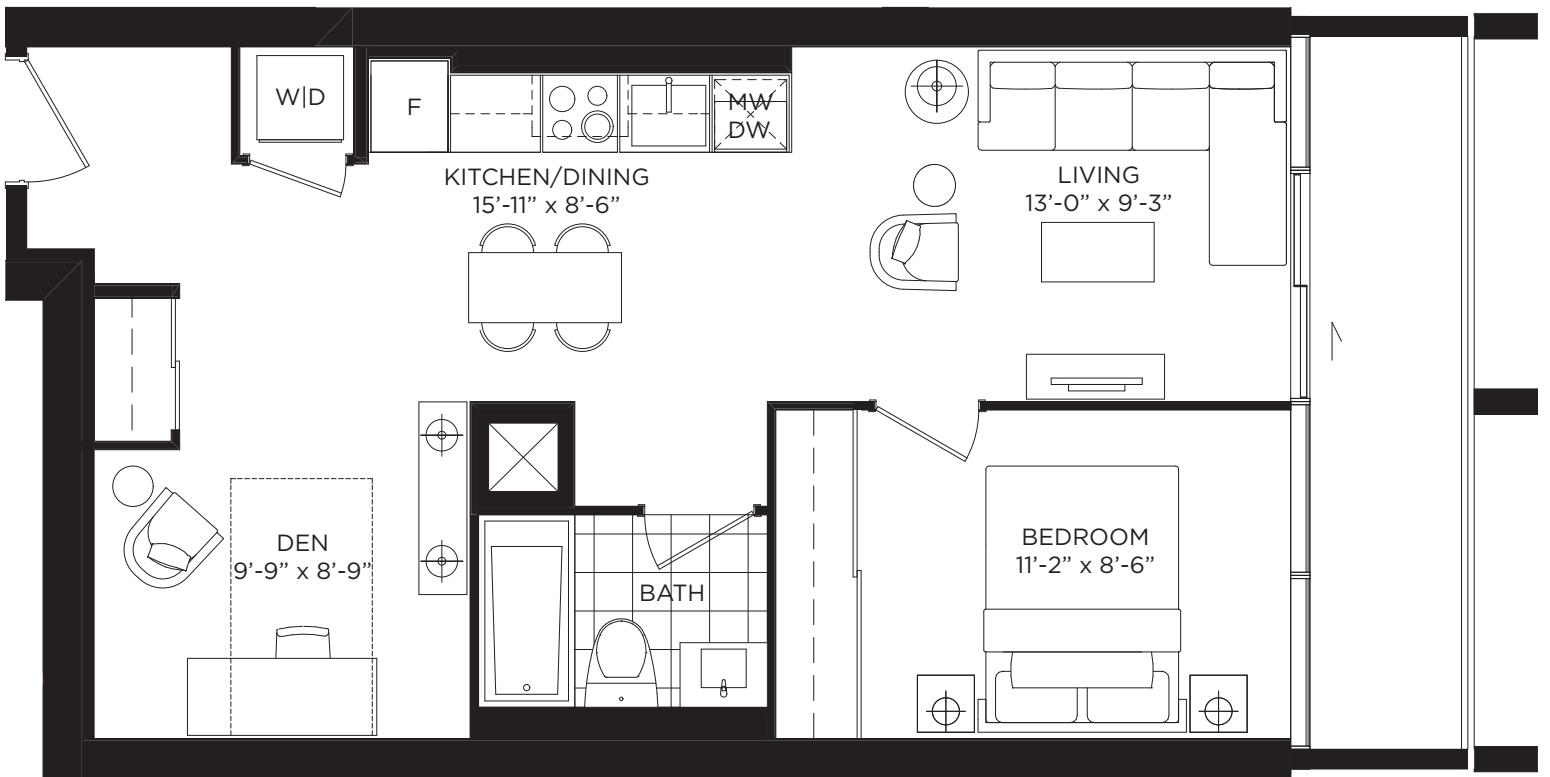

WANNING

ONE BEDROOM + DEN 637 SQ. FT.

FLOOR 5