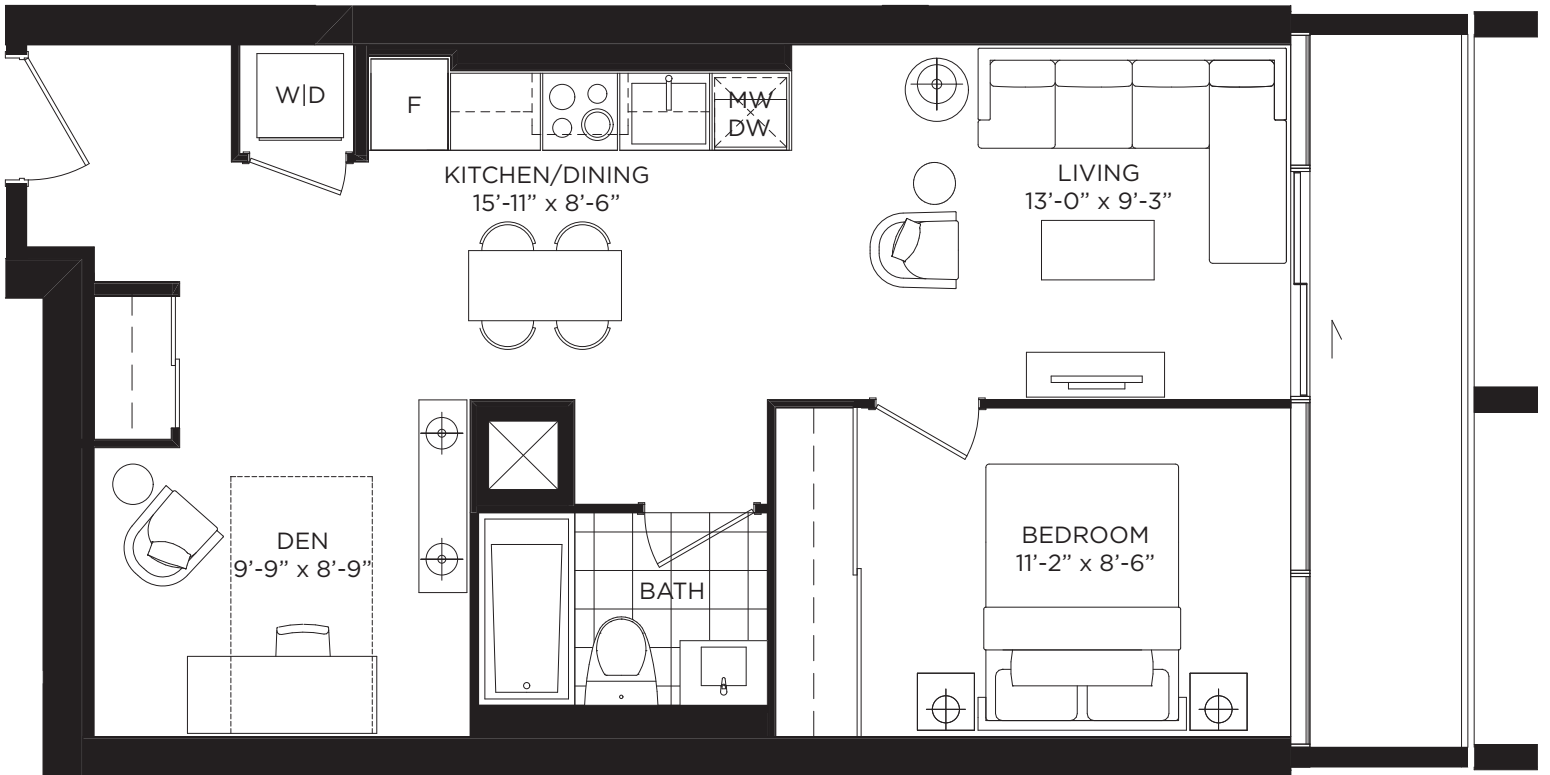

WANNING

ONE BEDROOM + DEN 637 SQ. FT.

FLOOR 5