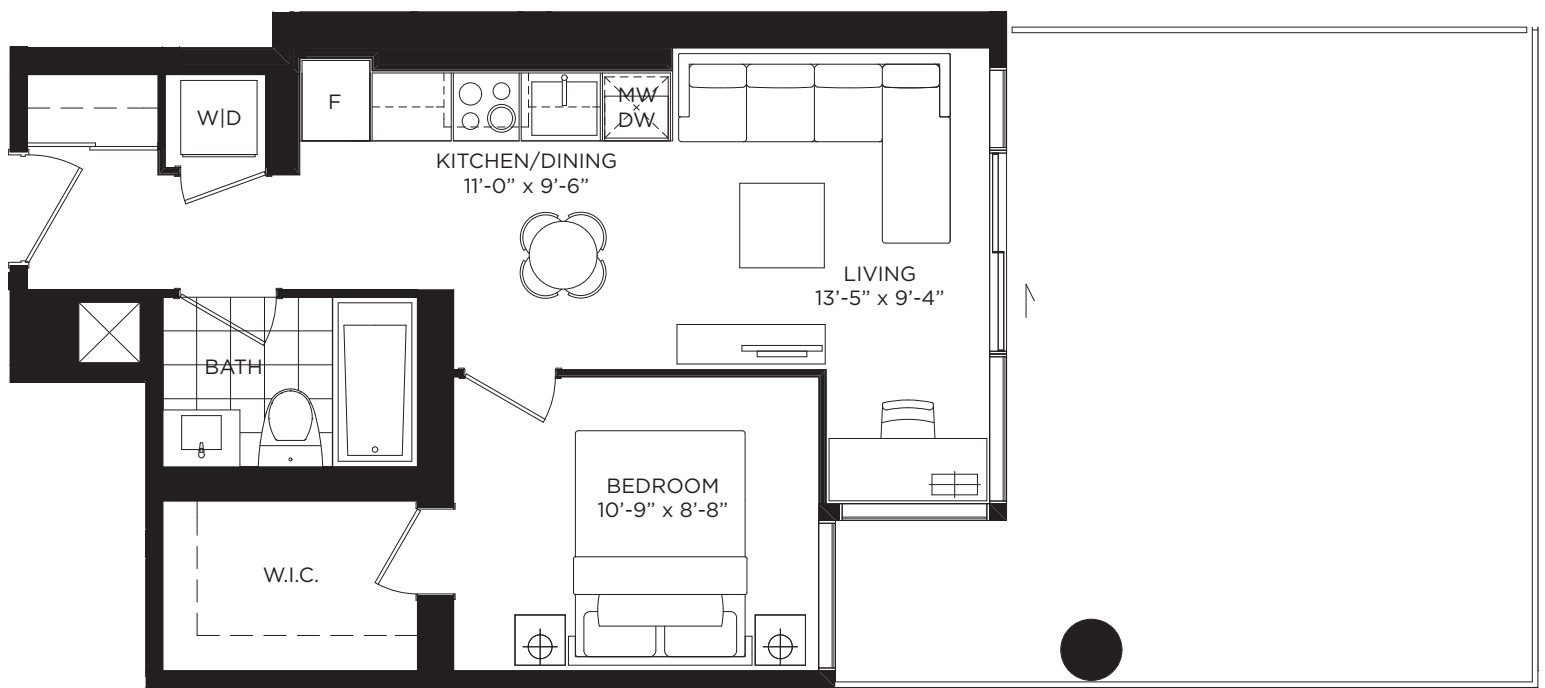

# TAK

ONE BEDROOM 505 SQ. FT.

FLOOR 6