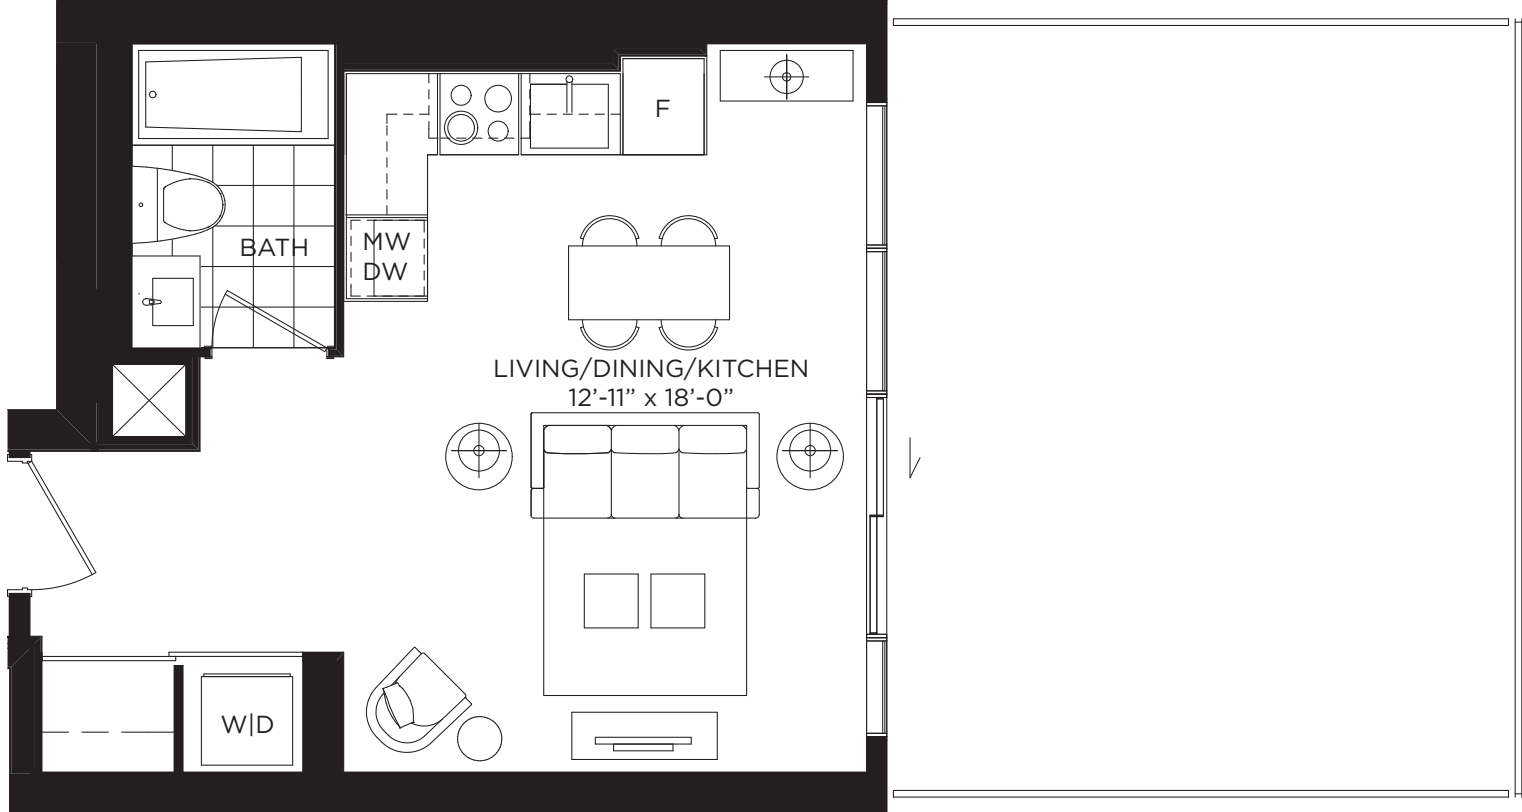

SIBU

STUDIO 401 SQ. FT.

FLOOR 6

All dimensions, specifications and drawings are approximate. Furniture not included. Actual square footage may vary from the stated floor plan. E. & O. E.