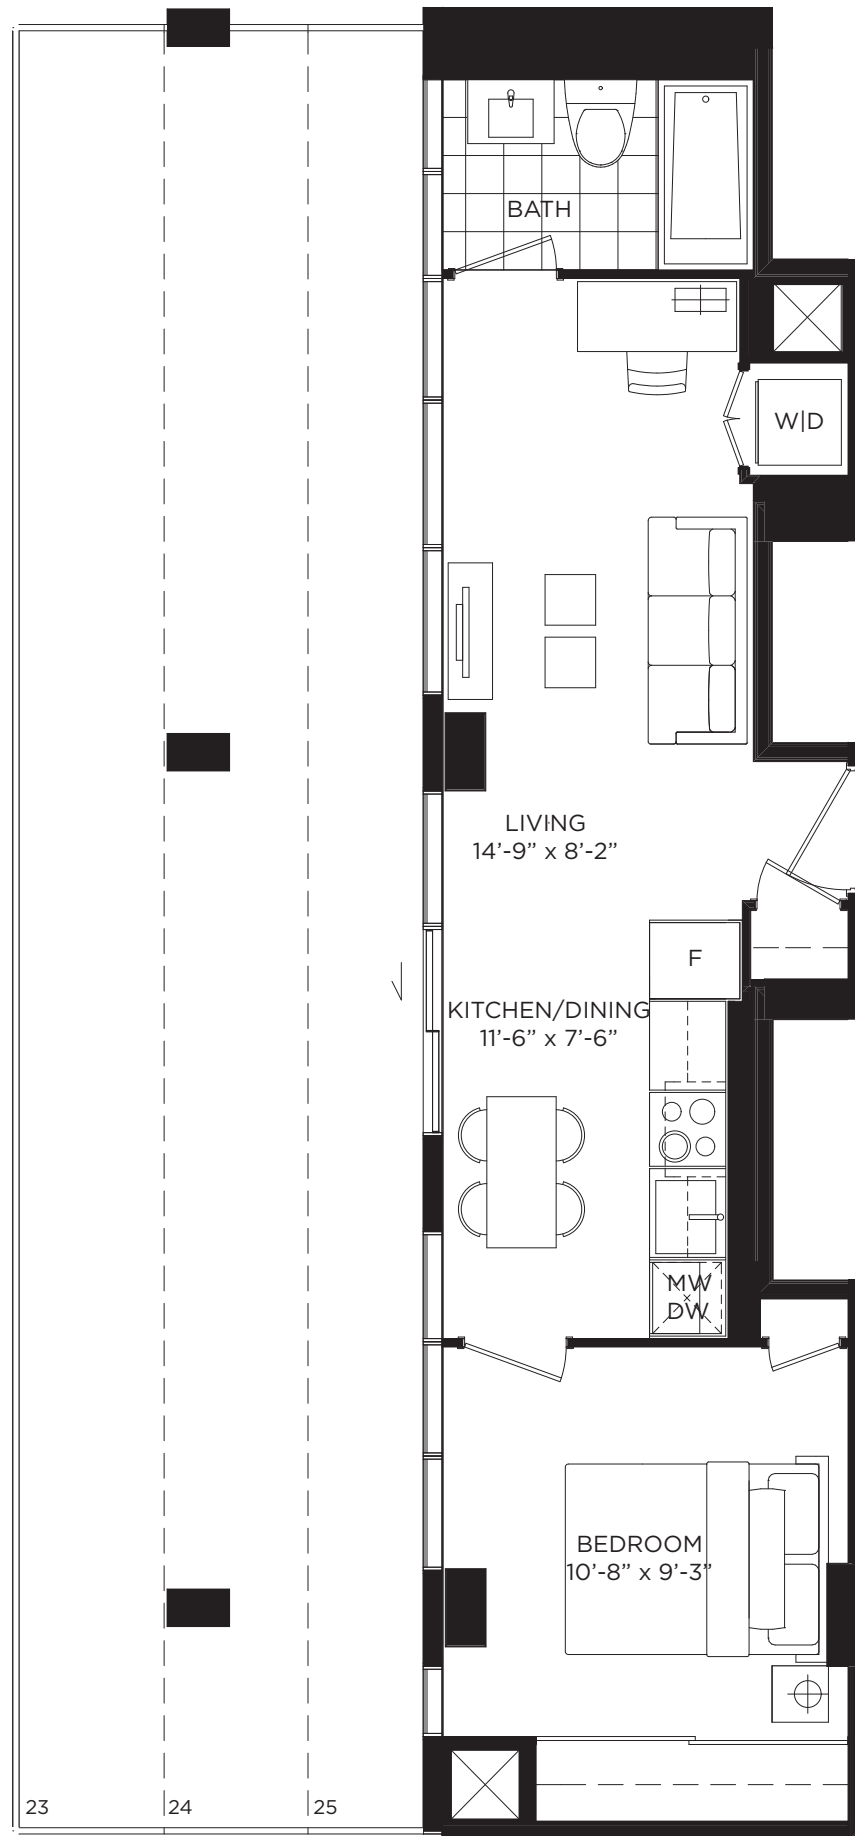

SHENZHEN

ONE BEDROOM 505 SQ. FT.

FLOORS 23-25