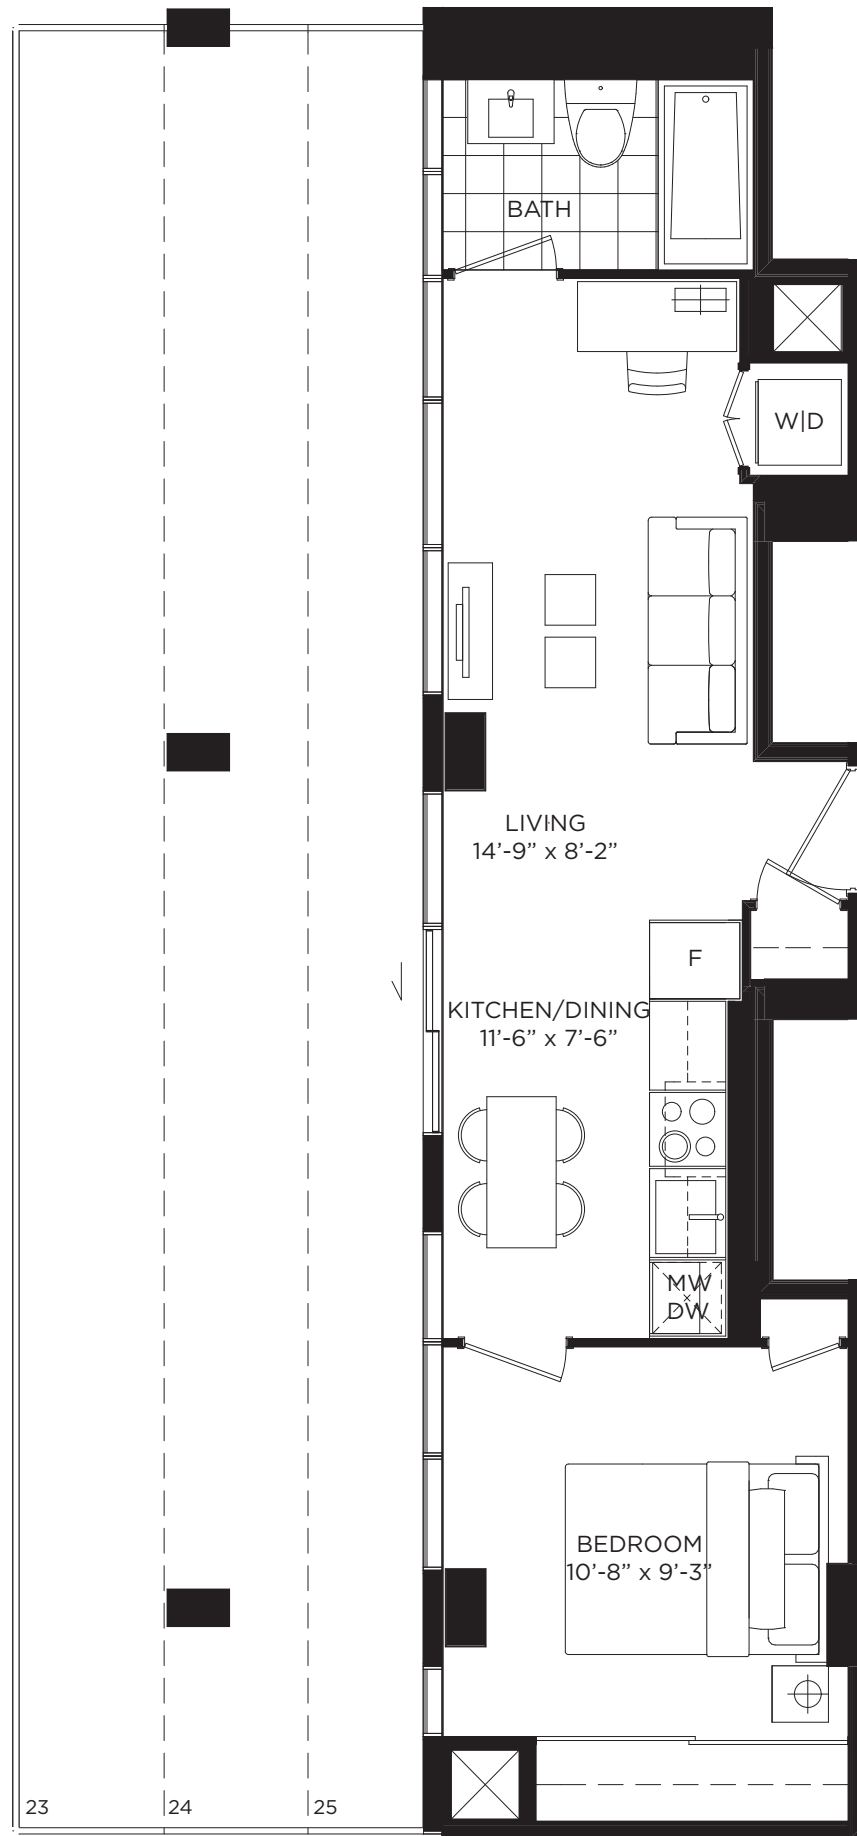

# SHENZHEN

ONE BEDROOM 505 SQ. FT.

FLOORS 23-25