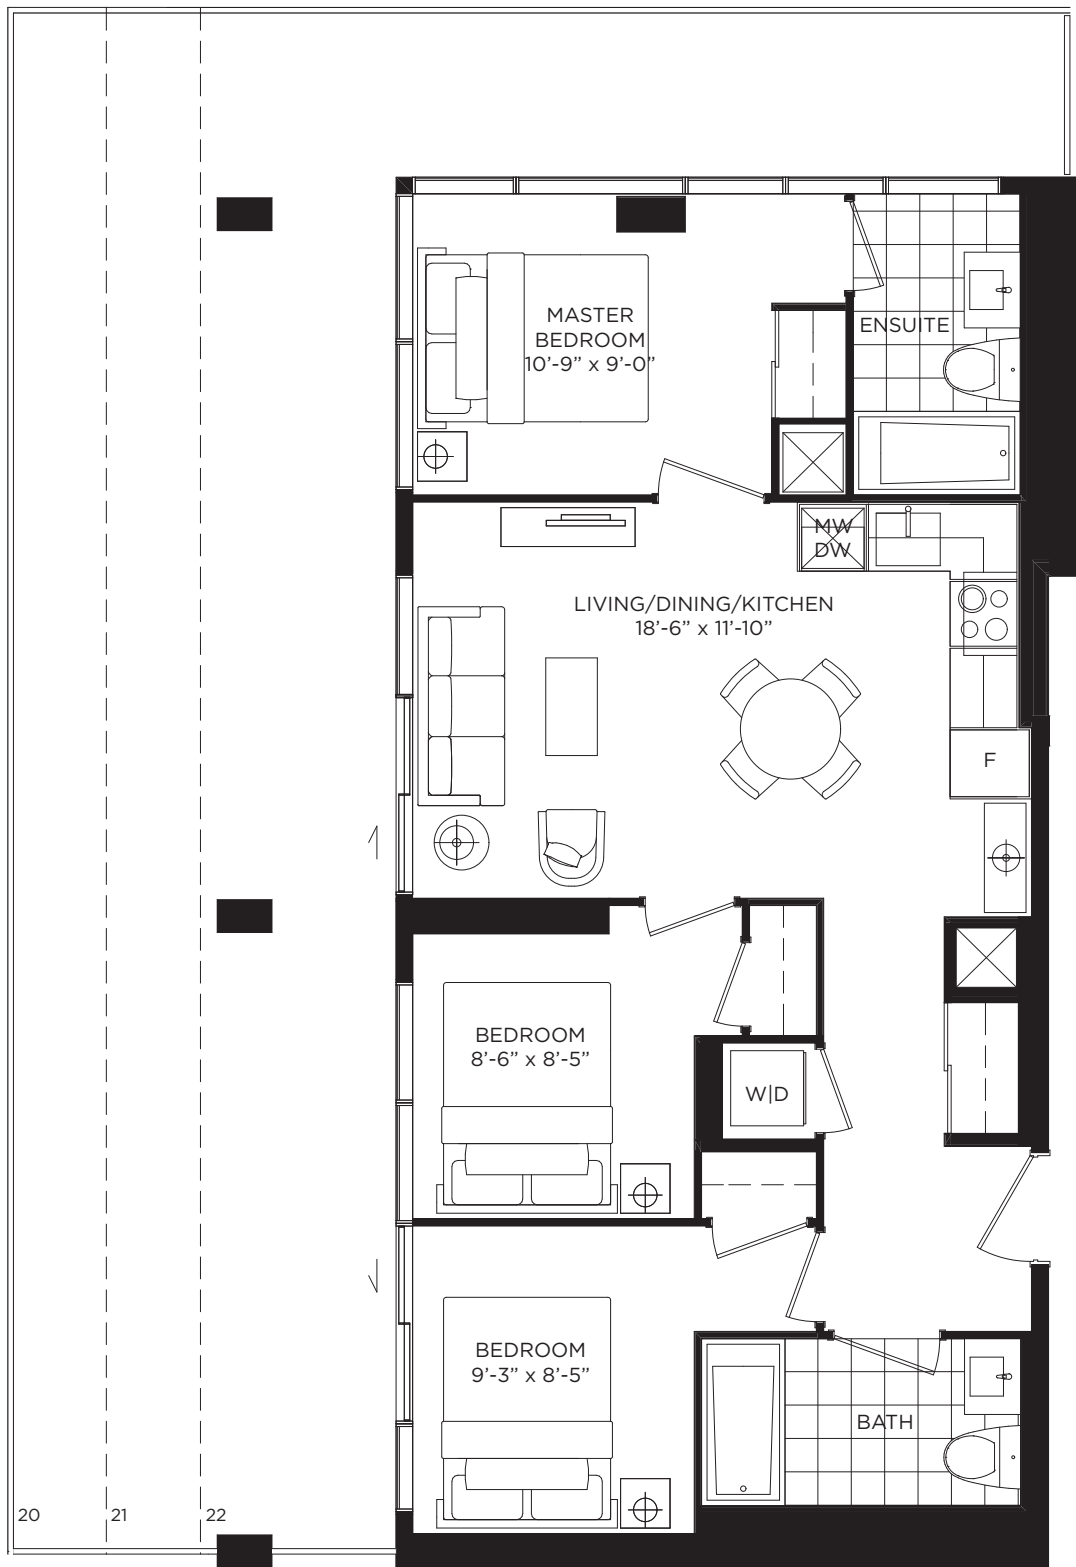

SHANGHAI

THREE BEDROOM 811 SQ. FT.

FLOORS 20-22