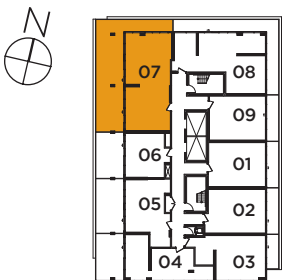

SHANGHAI

THREE BEDROOM 811 SQ. FT.

FLOORS 20-22