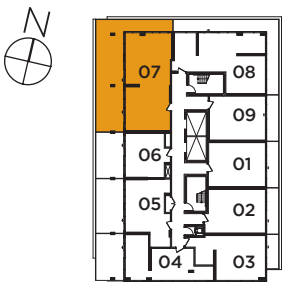

# SHANGHAI

THREE BEDROOM 811 SQ. FT.

FLOORS 20-22