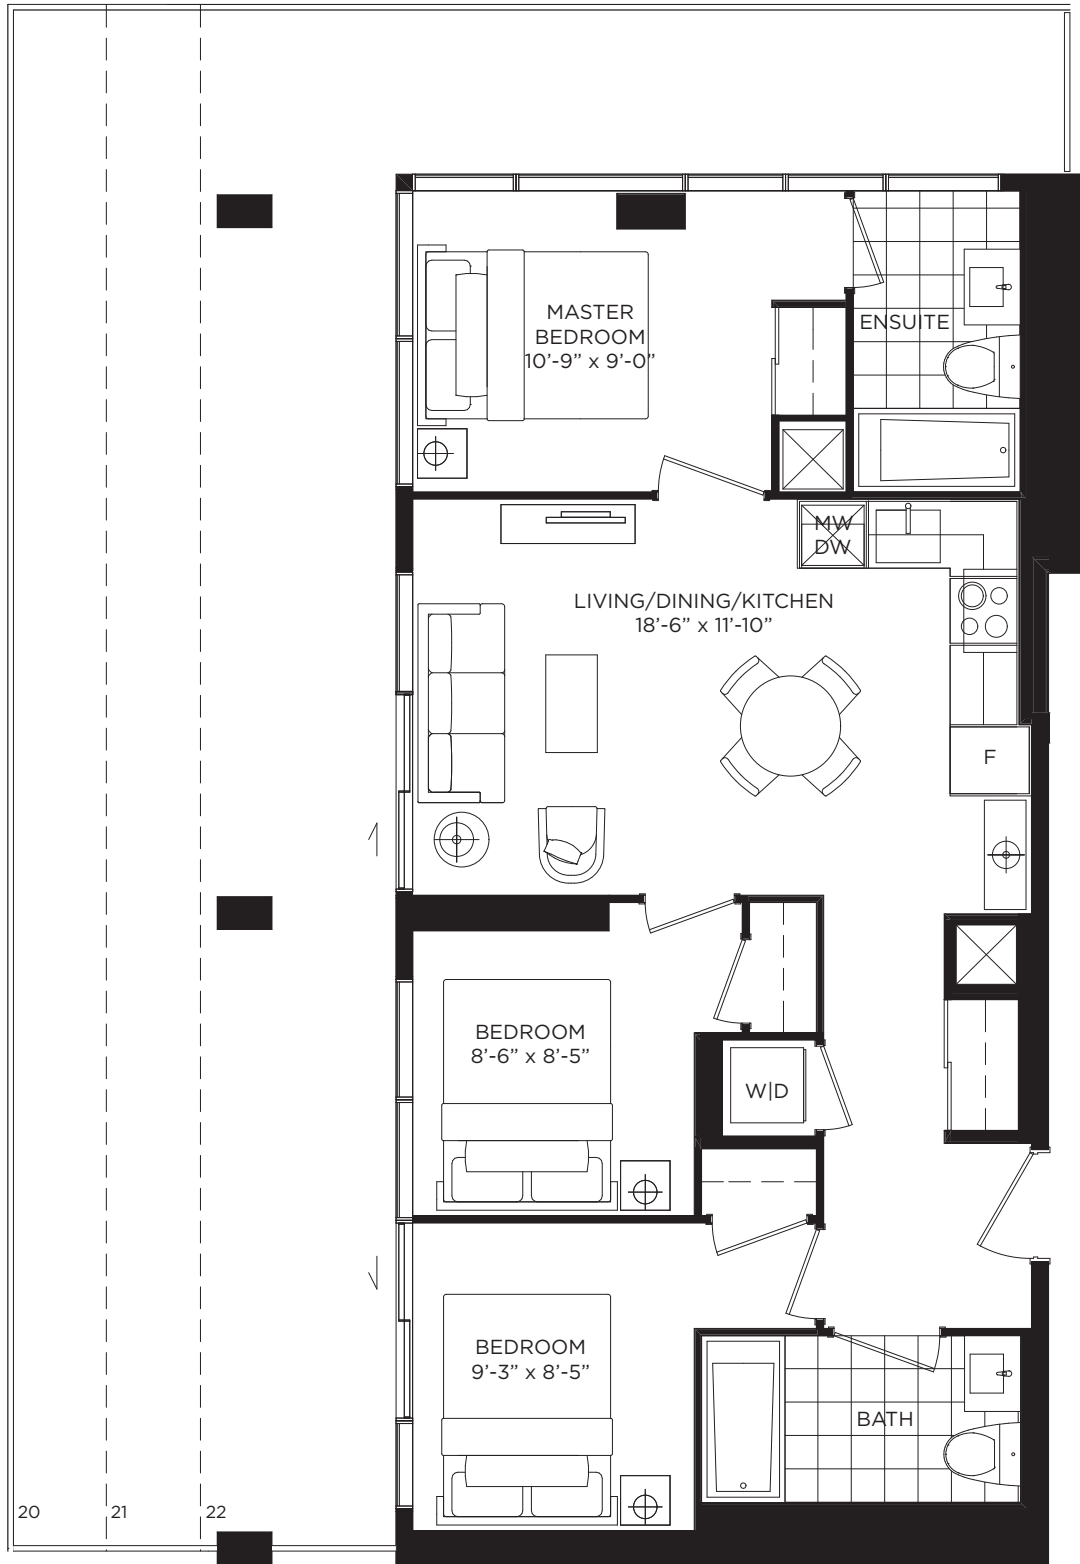

# SHANGHAI

THREE BEDROOM 811 SQ. FT.

FLOORS 20-22