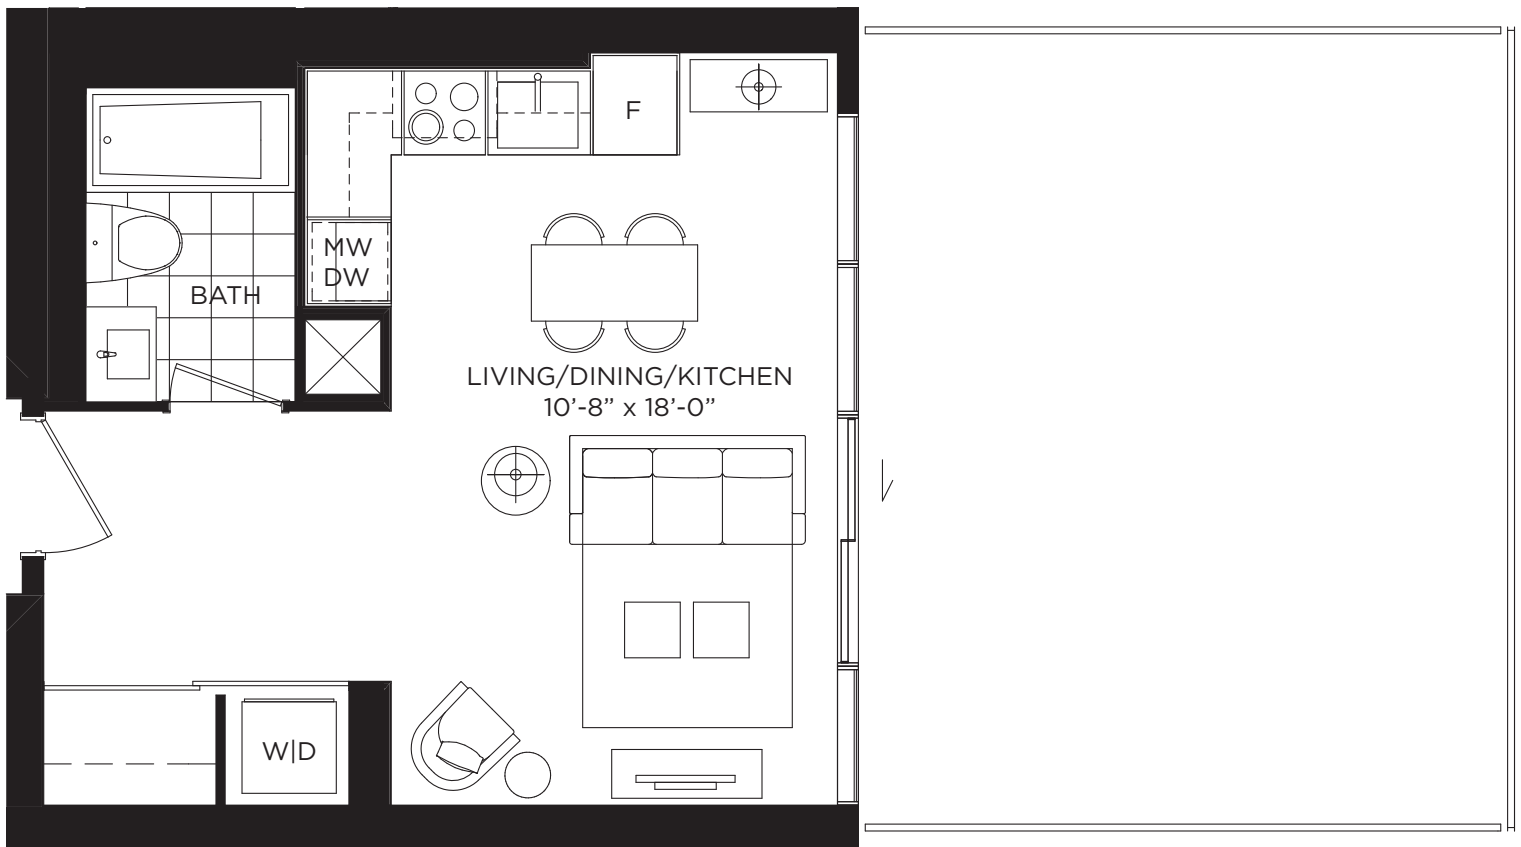

# SEOUL

STUDIO 386 SQ. FT.

FLOOR 6