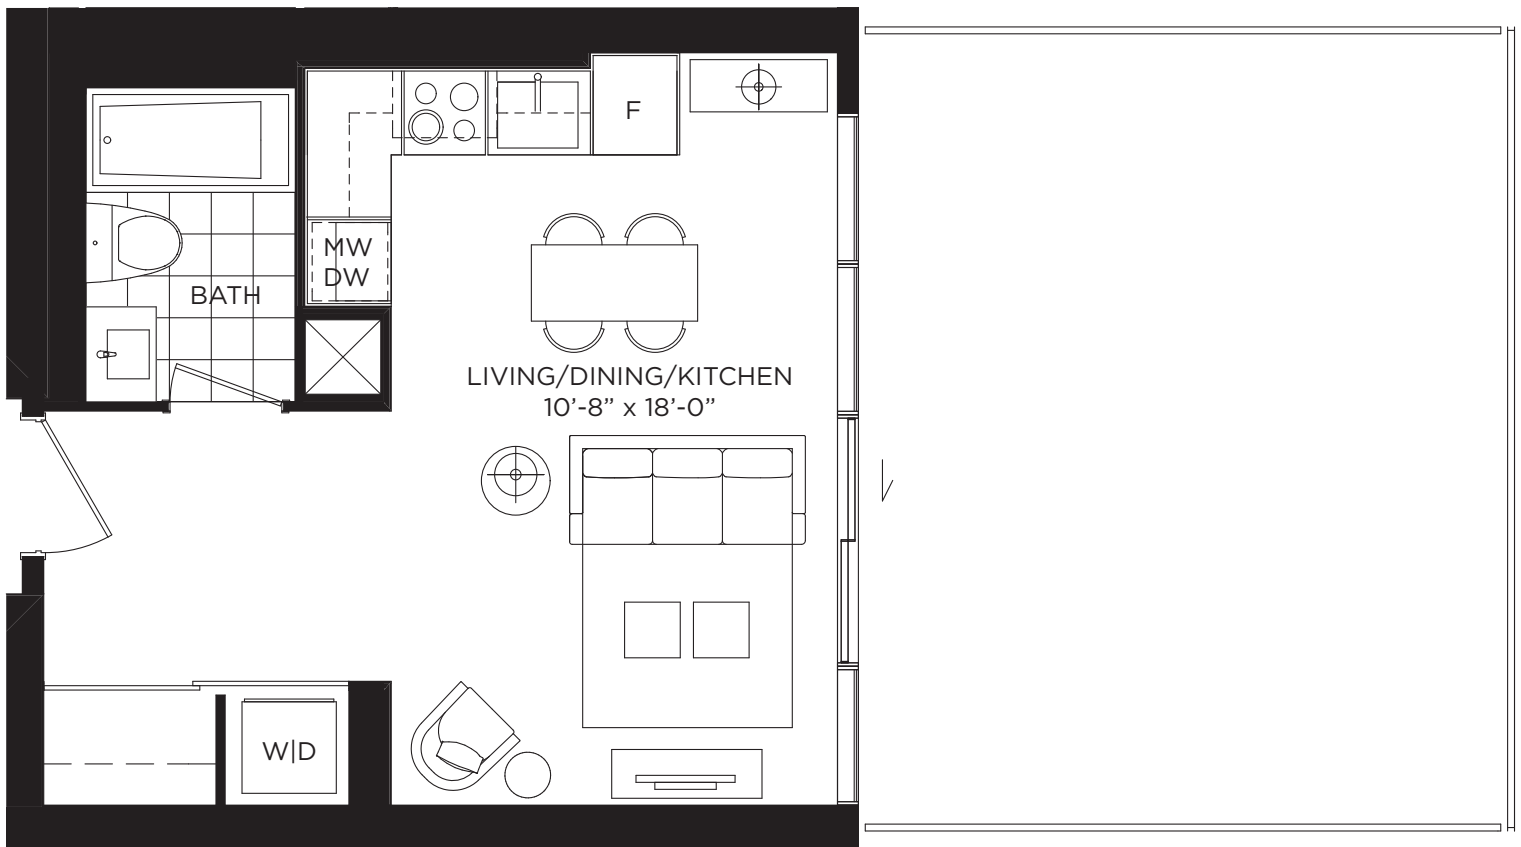

SEOUL

STUDIO 386 SQ. FT.

FLOOR 6