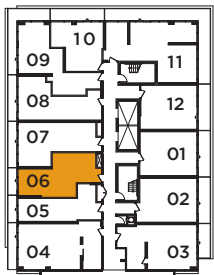

# SAKI

STUDIO PLUS 489 SQ. FT.

FLOOR 7

FLOORS 8-16