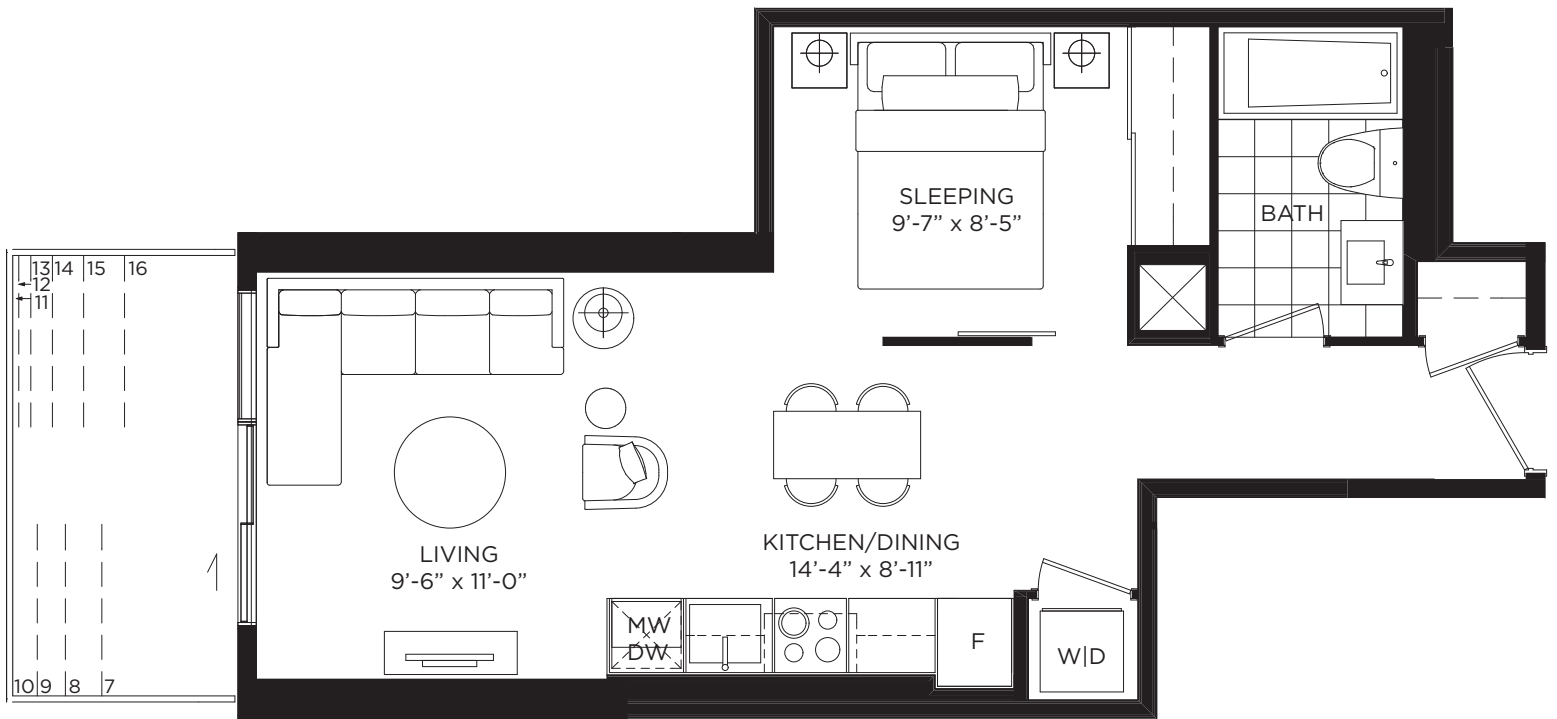

# SAKI

STUDIO PLUS 489 SQ. FT.

FLOOR 7

FLOORS 8-16