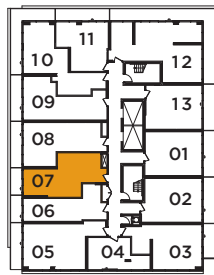

# SAKI

STUDIO PLUS 489 SQ. FT.

FLOOR 7

FLOORS 8-16