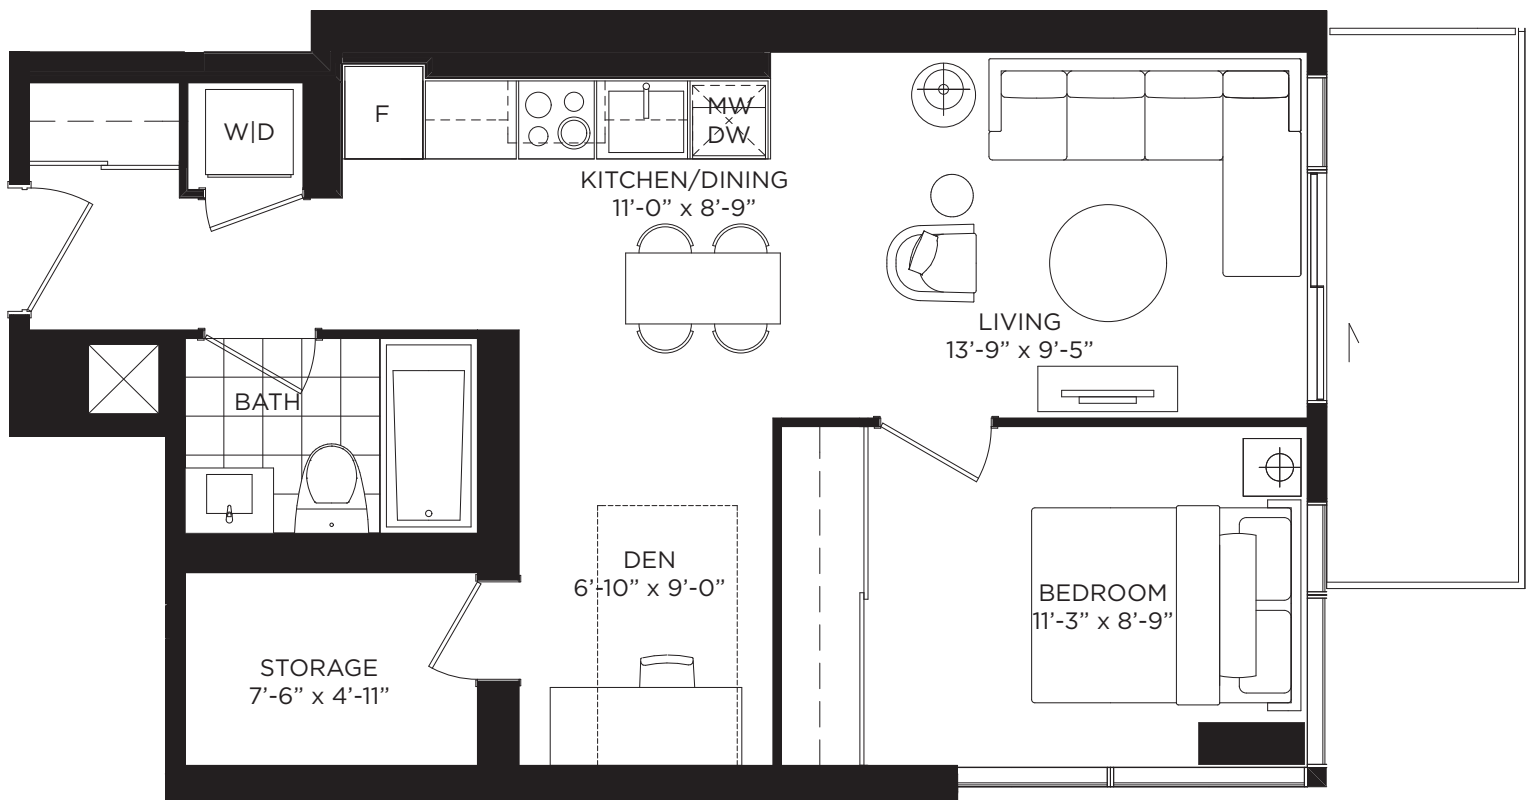

# SAGA

ONE BEDROOM + DEN 615 SQ. FT.

FLOOR 7