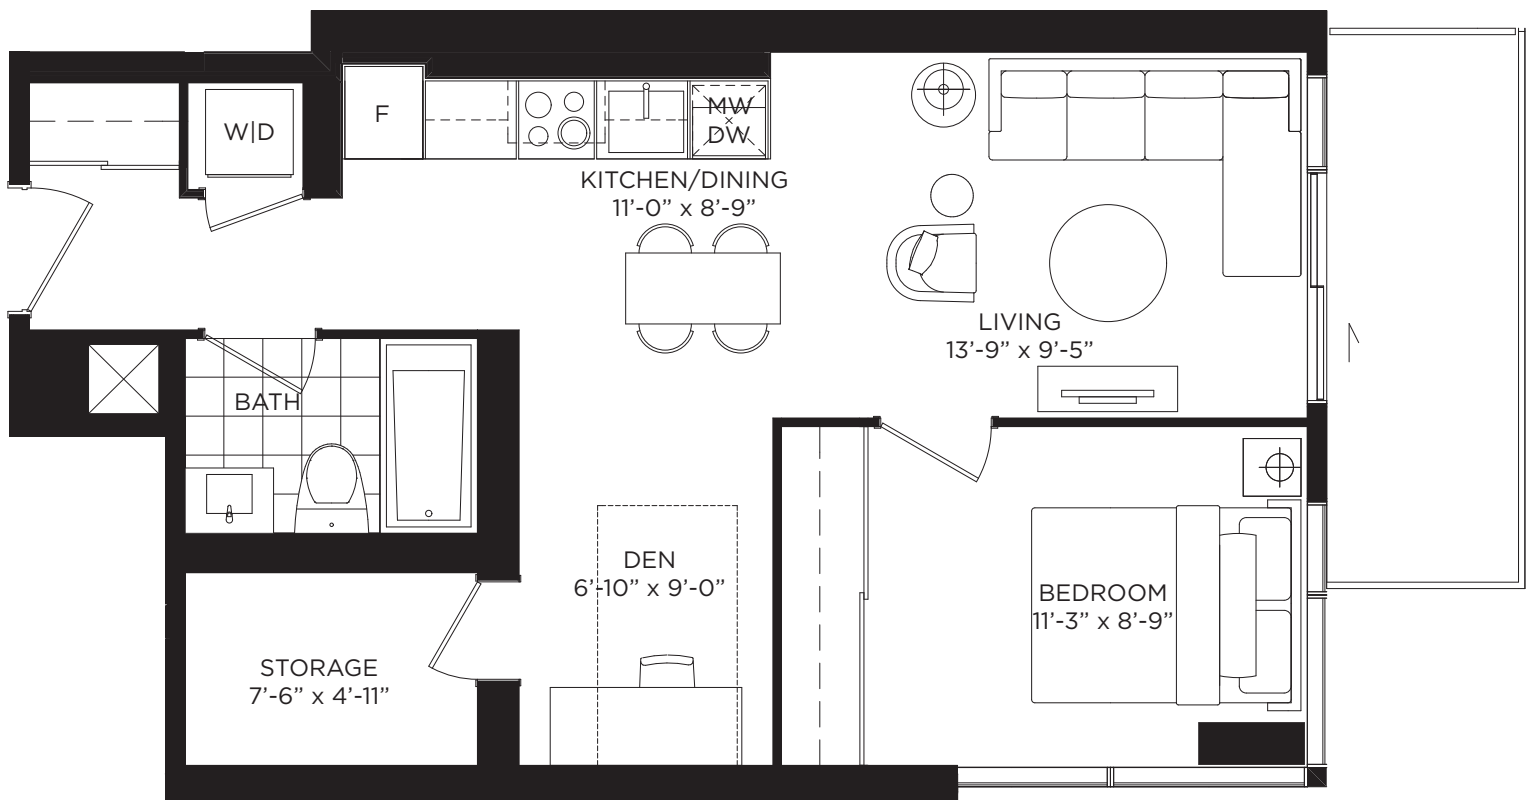

SAGA

ONE BEDROOM + DEN 615 SQ. FT.

FLOOR 7