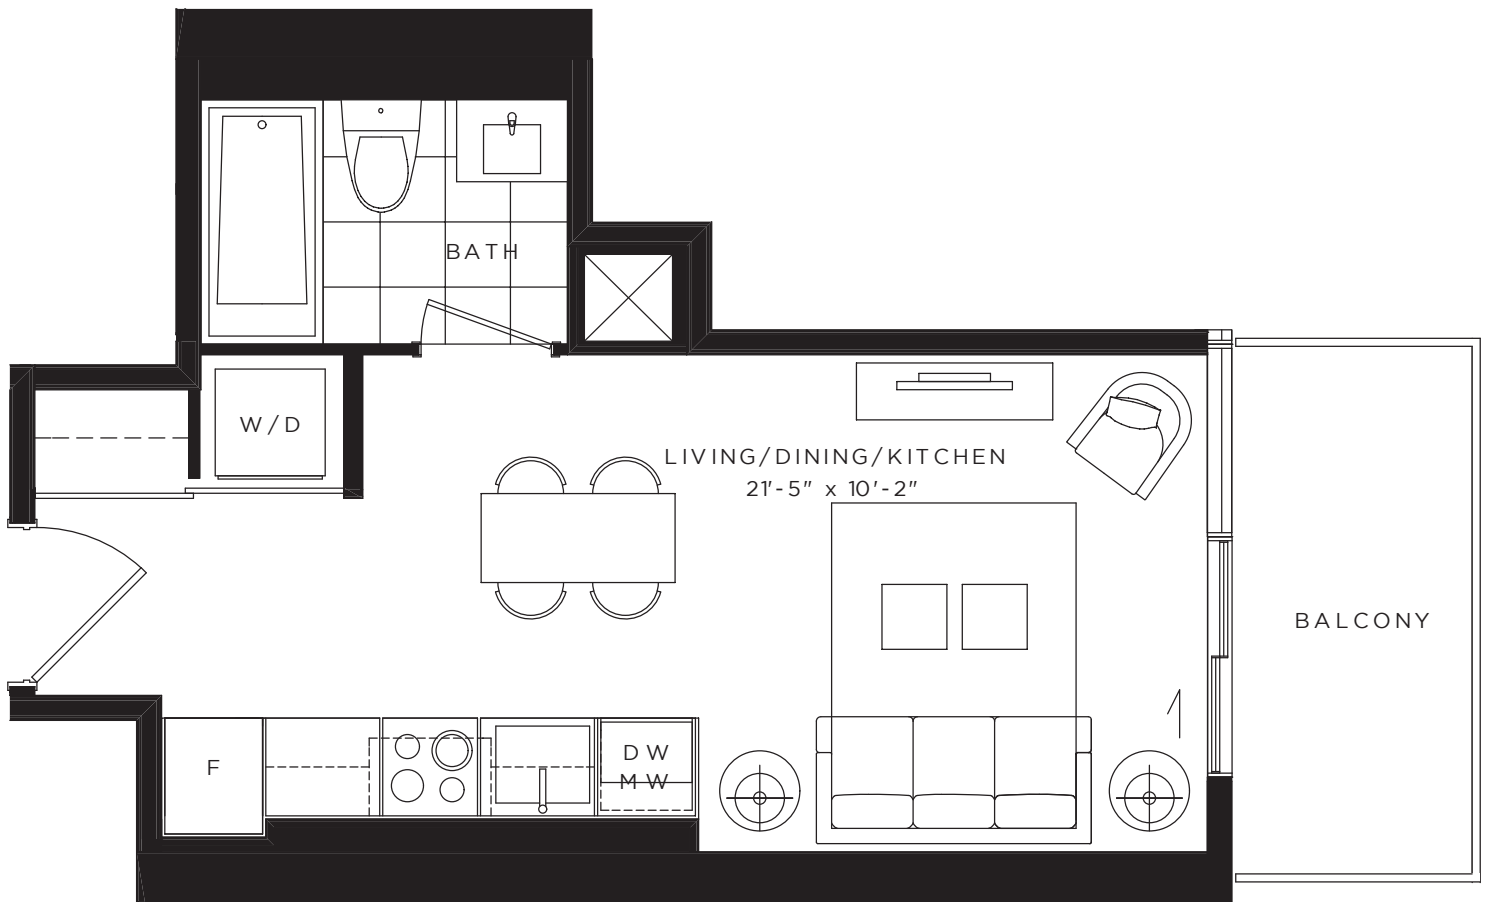

RUBY

BACHELOR 318 SQ. FT.

FLOORS 8 - 24

All dimensions, specifications and drawings are approximate. Furniture not included. Actual square footage may vary from the stated floor plan. E. & O. E.