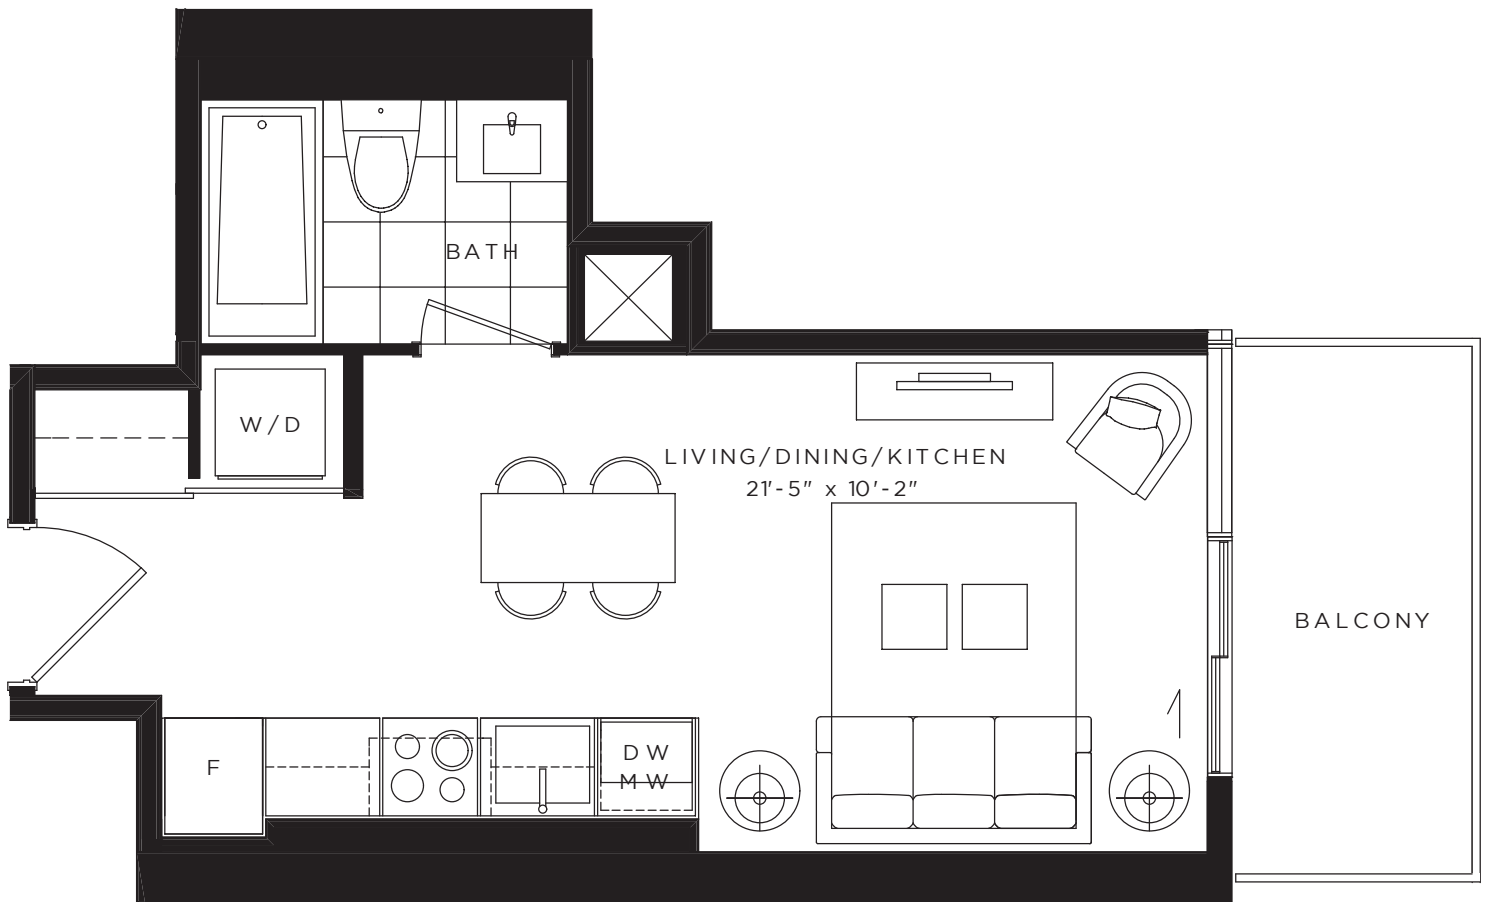

# RUBY

BACHELOR 318 SQ. FT.

FLOORS 8 - 24

All dimensions, specifications and drawings are approximate. Furniture not included. Actual square footage may vary from the stated floor plan. E. & O. E.