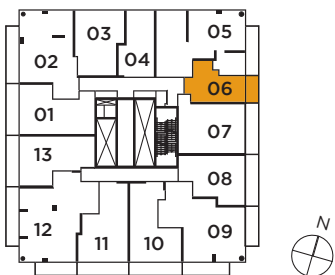

RUBY

BACHELOR 318 SQ. FT.

FLOORS 8 - 24

All dimensions, specifications and drawings are approximate. Furniture not included. Actual square footage may vary from the stated floor plan. E. & O. E.