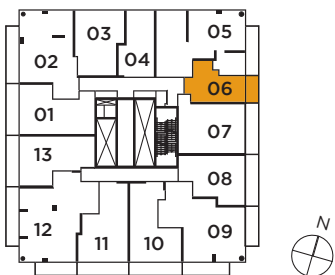

# RUBY

BACHELOR 318 SQ. FT.

FLOORS 8 - 24

All dimensions, specifications and drawings are approximate. Furniture not included. Actual square footage may vary from the stated floor plan. E. & O. E.