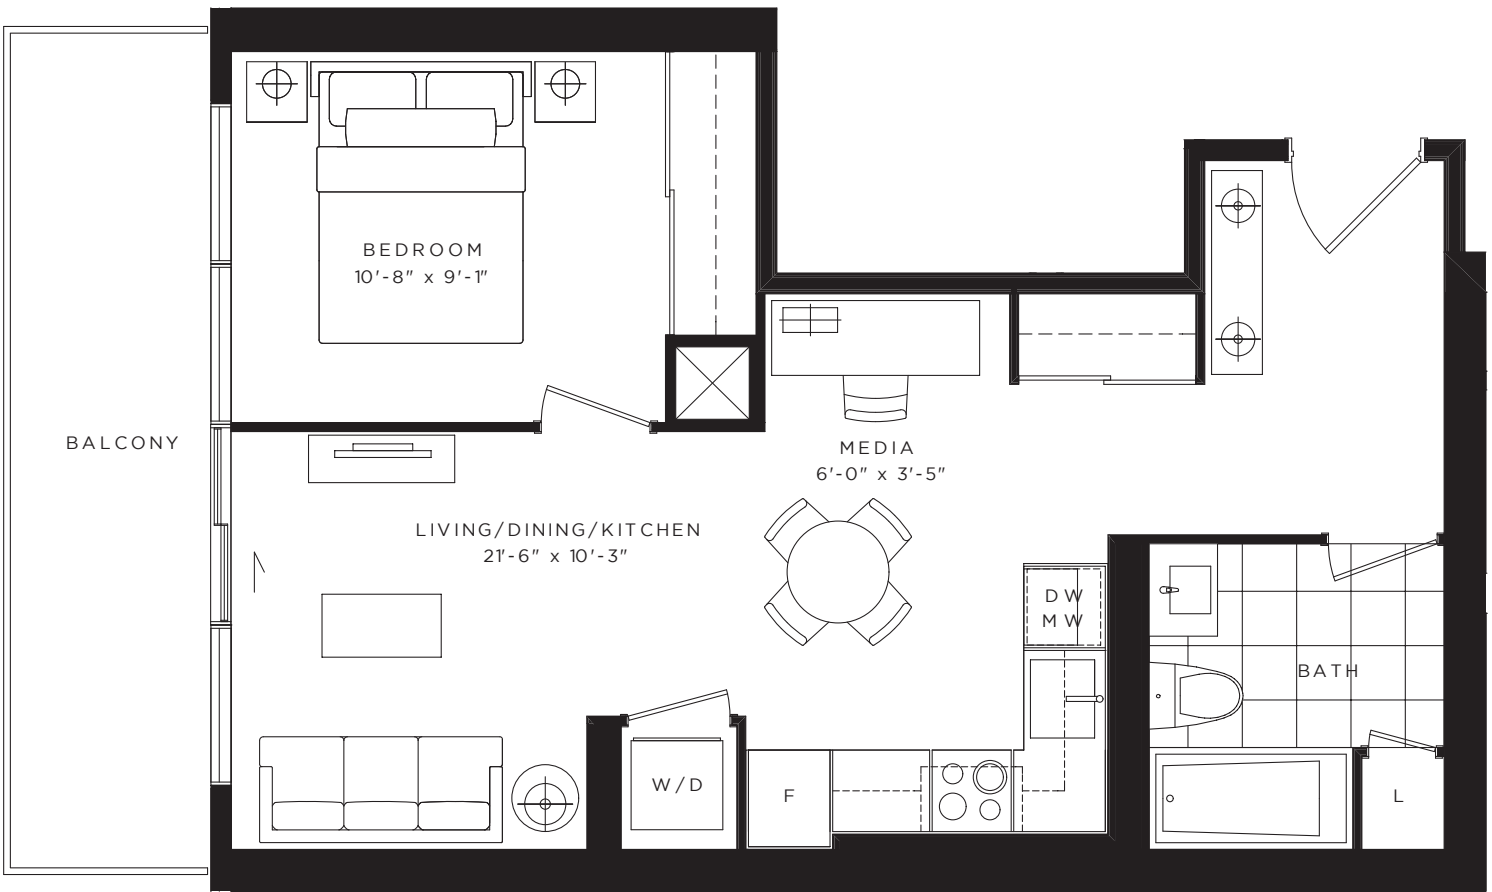

PURE

ONE BEDROOM + MEDIA 560 SQ. FT.

FLOORS 8 - 52

All dimensions, specifications and drawings are approximate. Furniture not included. Actual square footage may vary from the stated floor plan. E. & O. E.