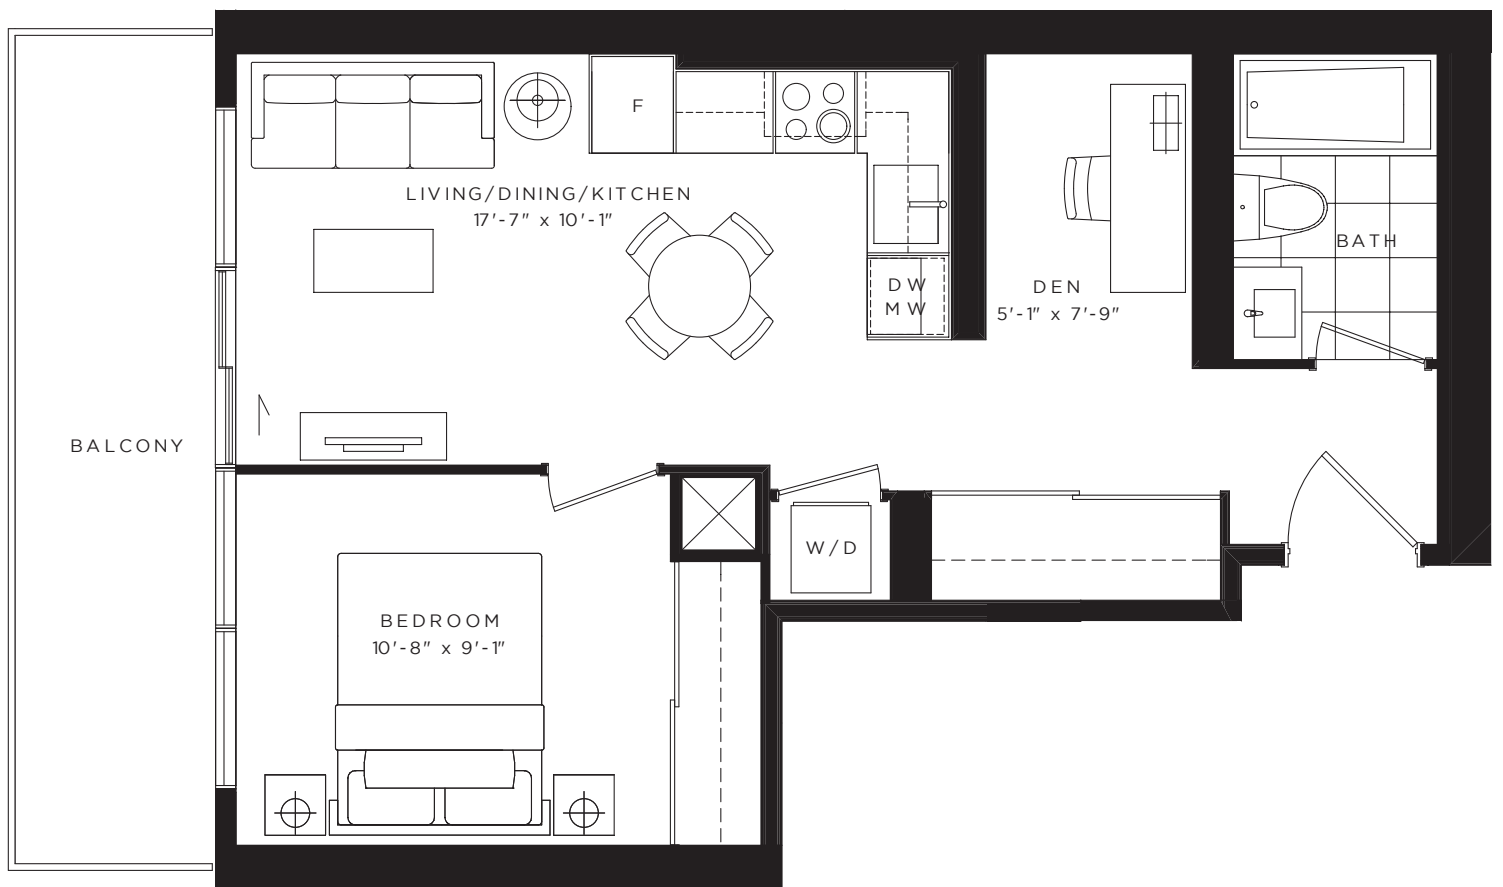

PEARL

ONE BEDROOM + DEN 524 SQ. FT.

FLOORS 8 - 52

All dimensions, specifications and drawings are approximate. Furniture not included. Actual square footage may vary from the stated floor plan. E. & O. E.