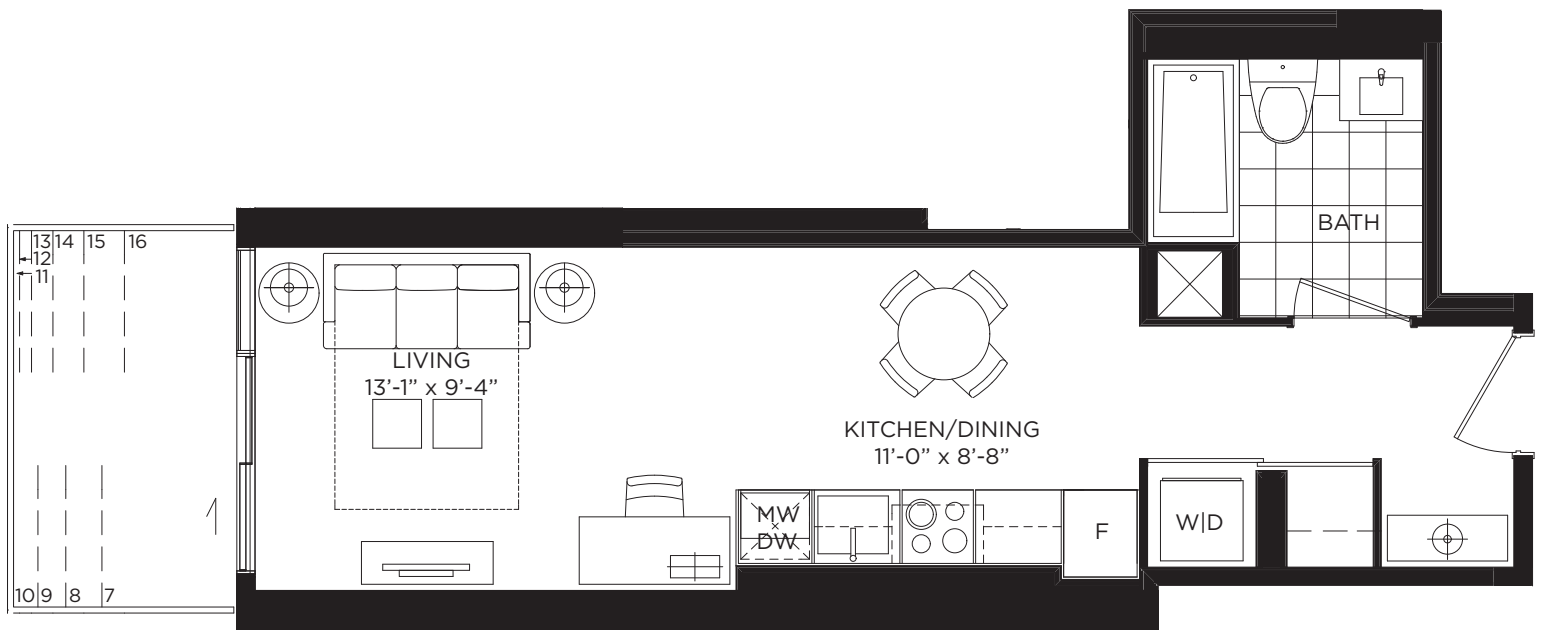

KANDI

STUDIO 396 SQ. FT.

FLOOR 7

FLOORS 8-16