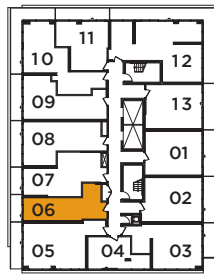

KANDI

STUDIO 396 SQ. FT.

FLOOR 7

FLOORS 8-16