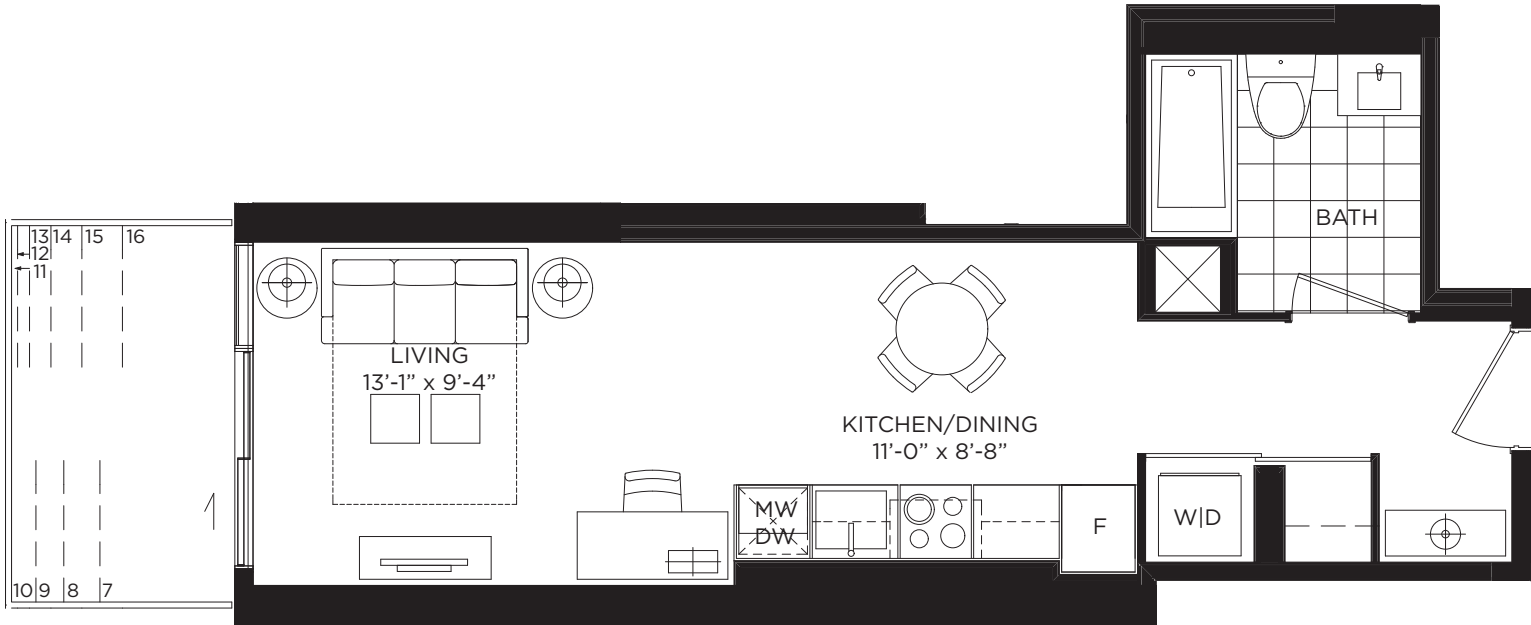

KANDI

STUDIO 396 SQ. FT.

FLOOR 7

FLOORS 8-16

All dimensions, specifications and drawings are approximate. Furniture not included. Actual square footage may vary from the stated floor plan. E. & O. E.