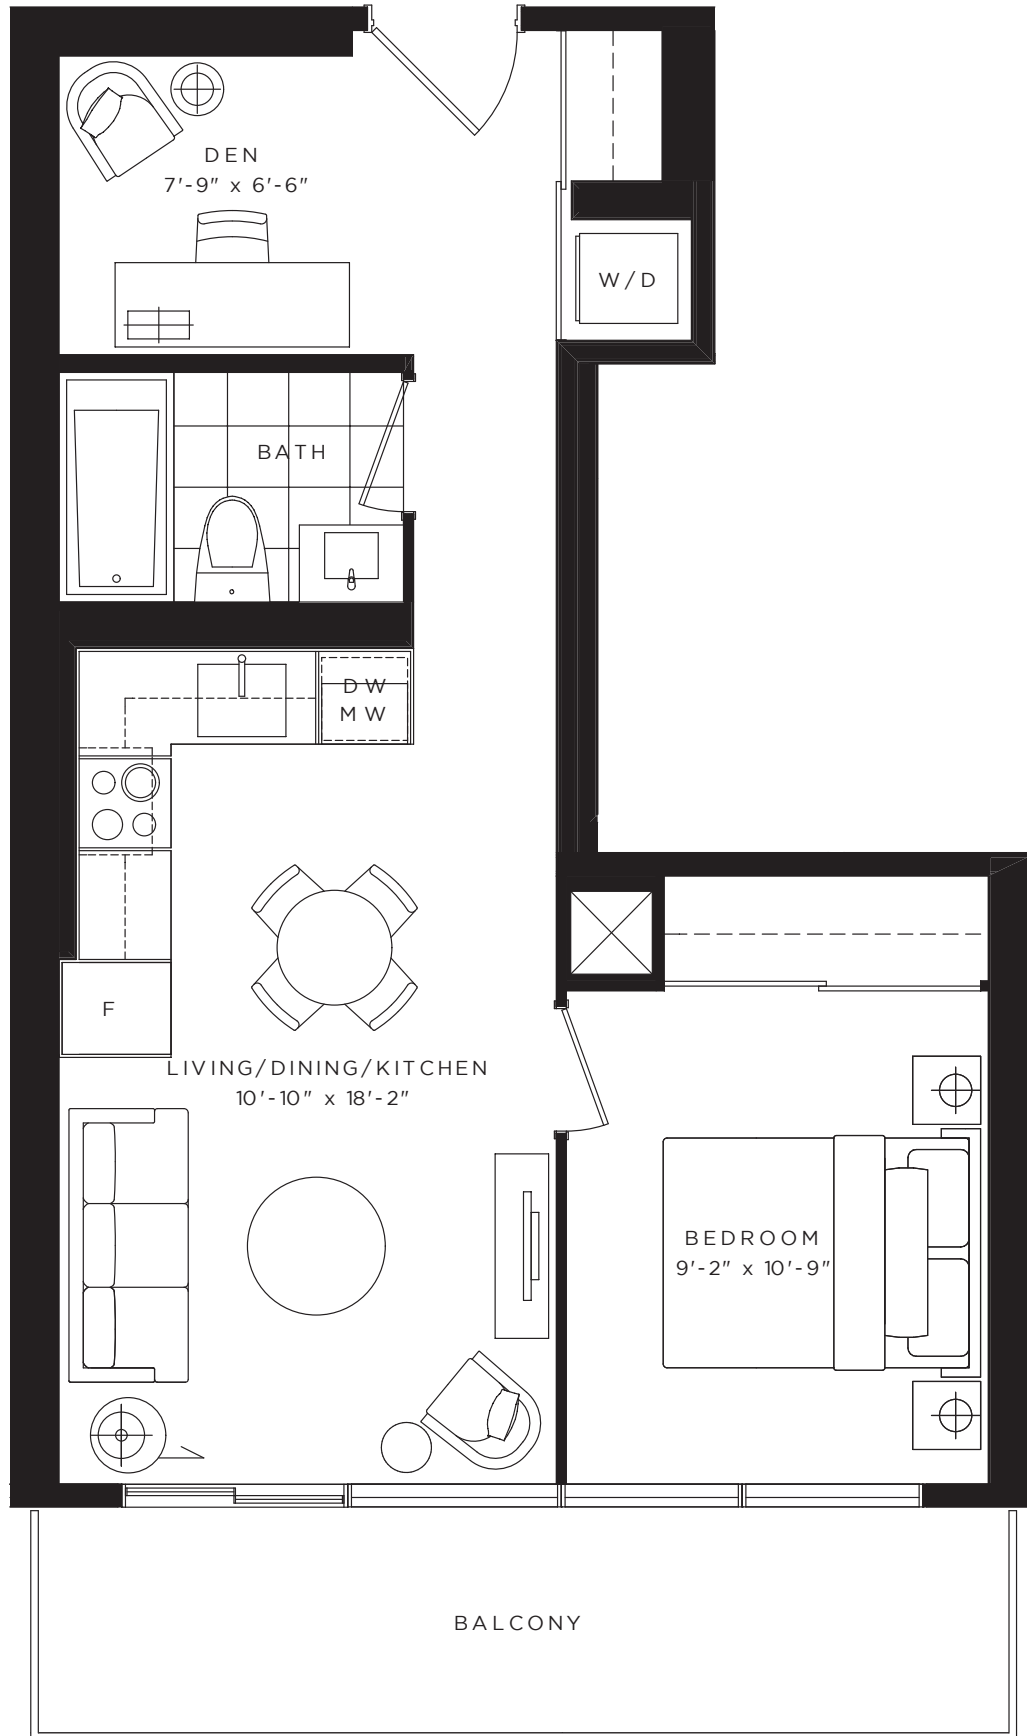

# JADE

ONE BEDROOM + DEN 536 SQ. FT.

FLOORS 8 - 52

All dimensions, specifications and drawings are approximate. Furniture not included. Actual square footage may vary from the stated floor plan. E. & O. E.