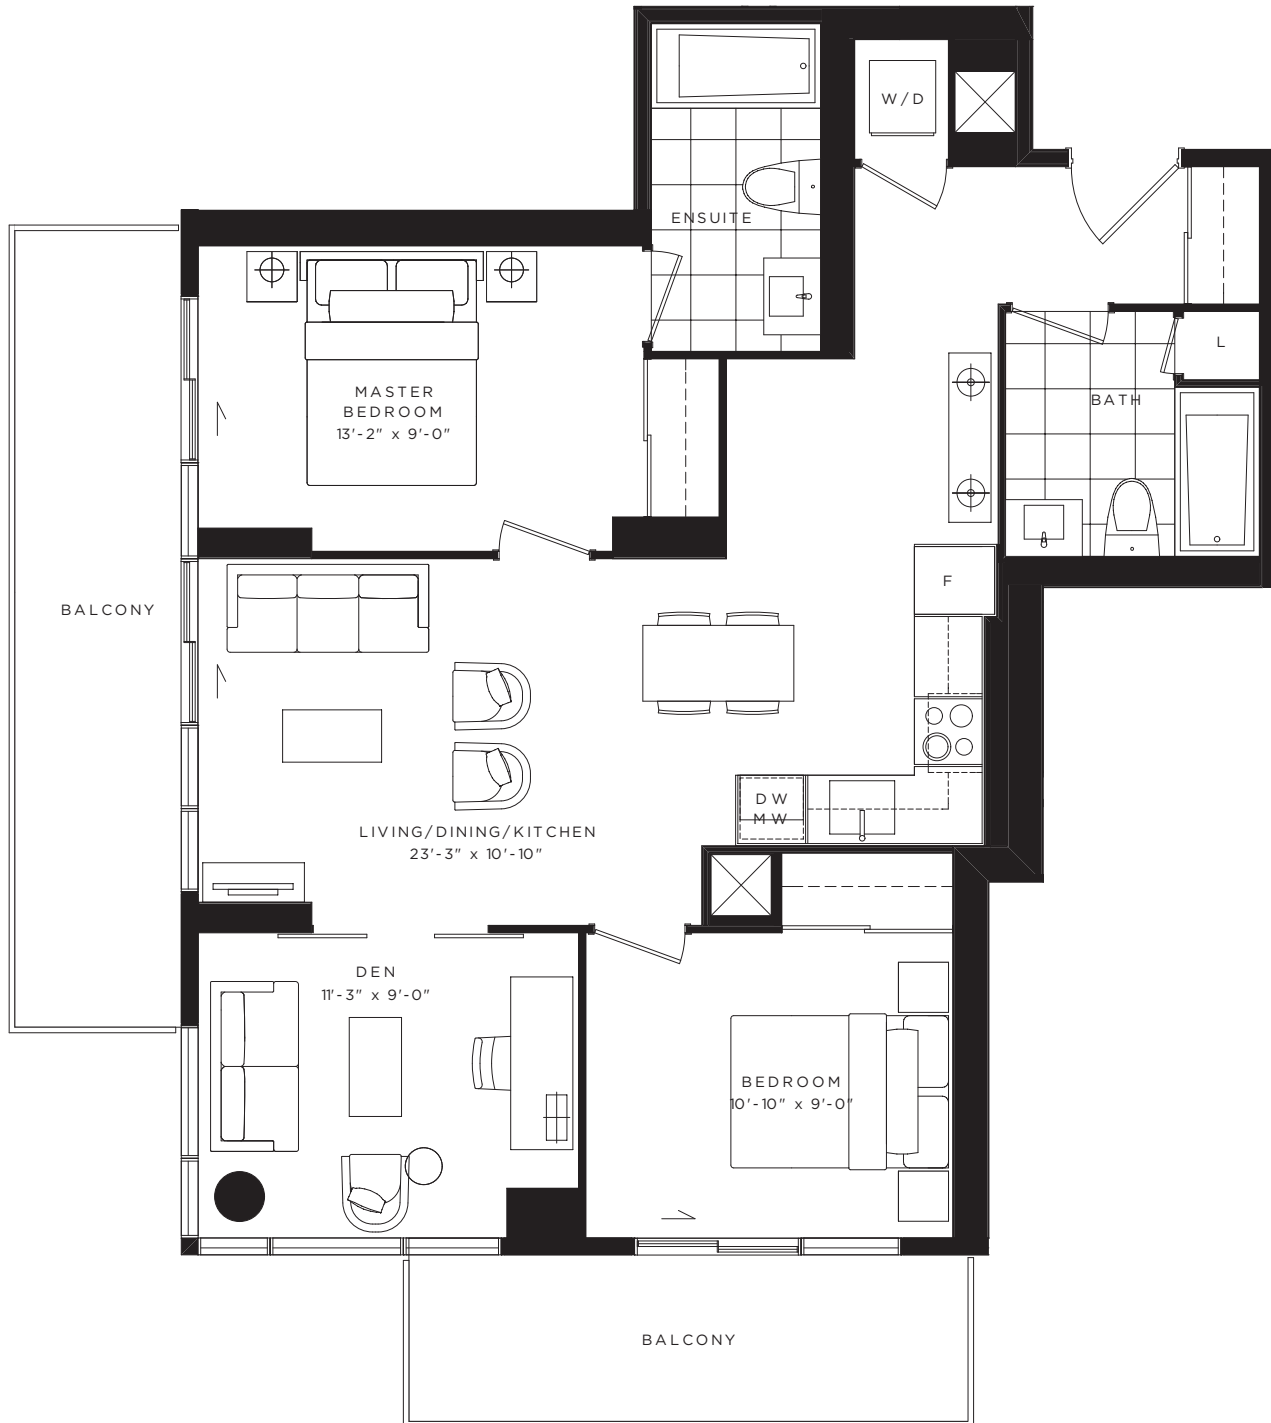

IMPERIAL

TWO BEDROOM + DEN/3 BEDROOM 903 SQ. FT.

IMPERIAL B.
THREE BEDROOM OPTION

FLOORS 8 - 52

All dimensions, specifications and drawings are approximate. Furniture not included. Actual square footage may vary from the stated floor plan. E. & O. E.