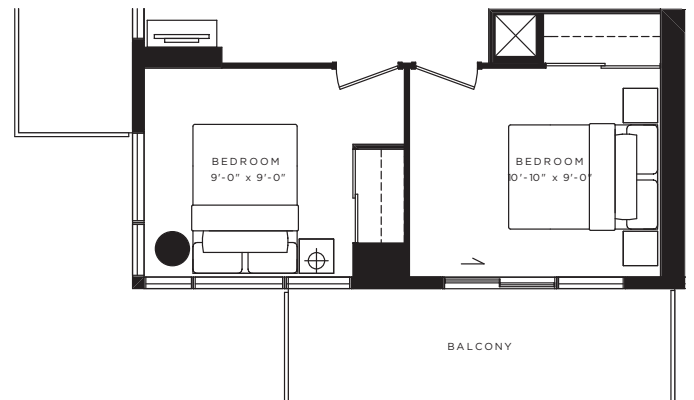

IMPERIAL

TWO BEDROOM + DEN/3 BEDROOM 903 SQ. FT.

IMPERIAL B.
THREE BEDROOM OPTION

FLOORS 8 - 52

All dimensions, specifications and drawings are approximate. Furniture not included. Actual square footage may vary from the stated floor plan. E. & O. E.