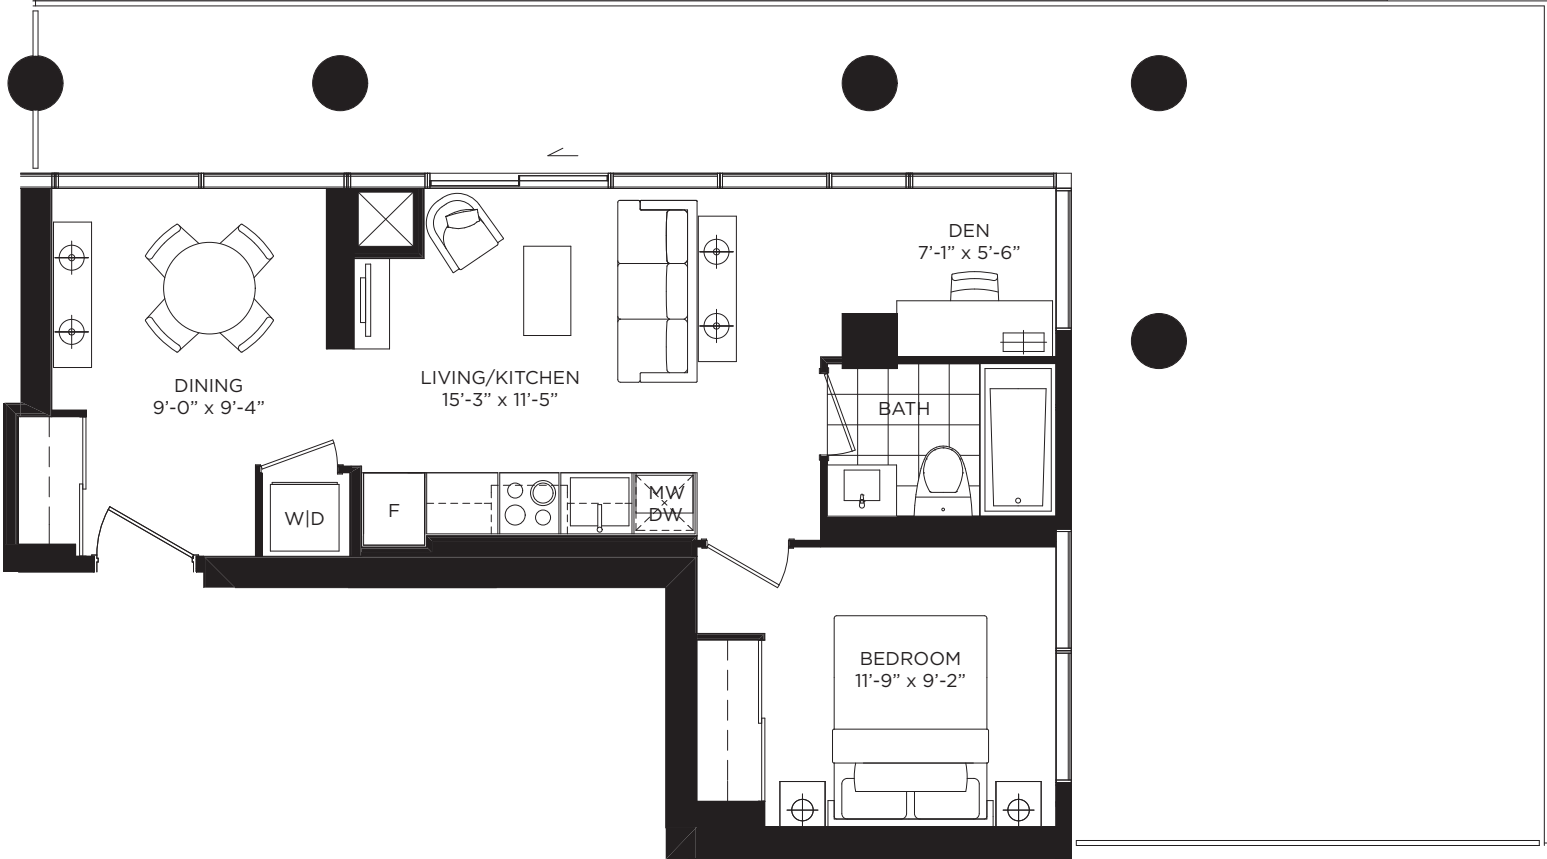

HEKOU

ONE BEDROOM + DEN 573 SQ. FT.

FLOOR 6

All dimensions, specifications and drawings are approximate. Furniture not included. Actual square footage may vary from the stated floor plan. E. & O. E.