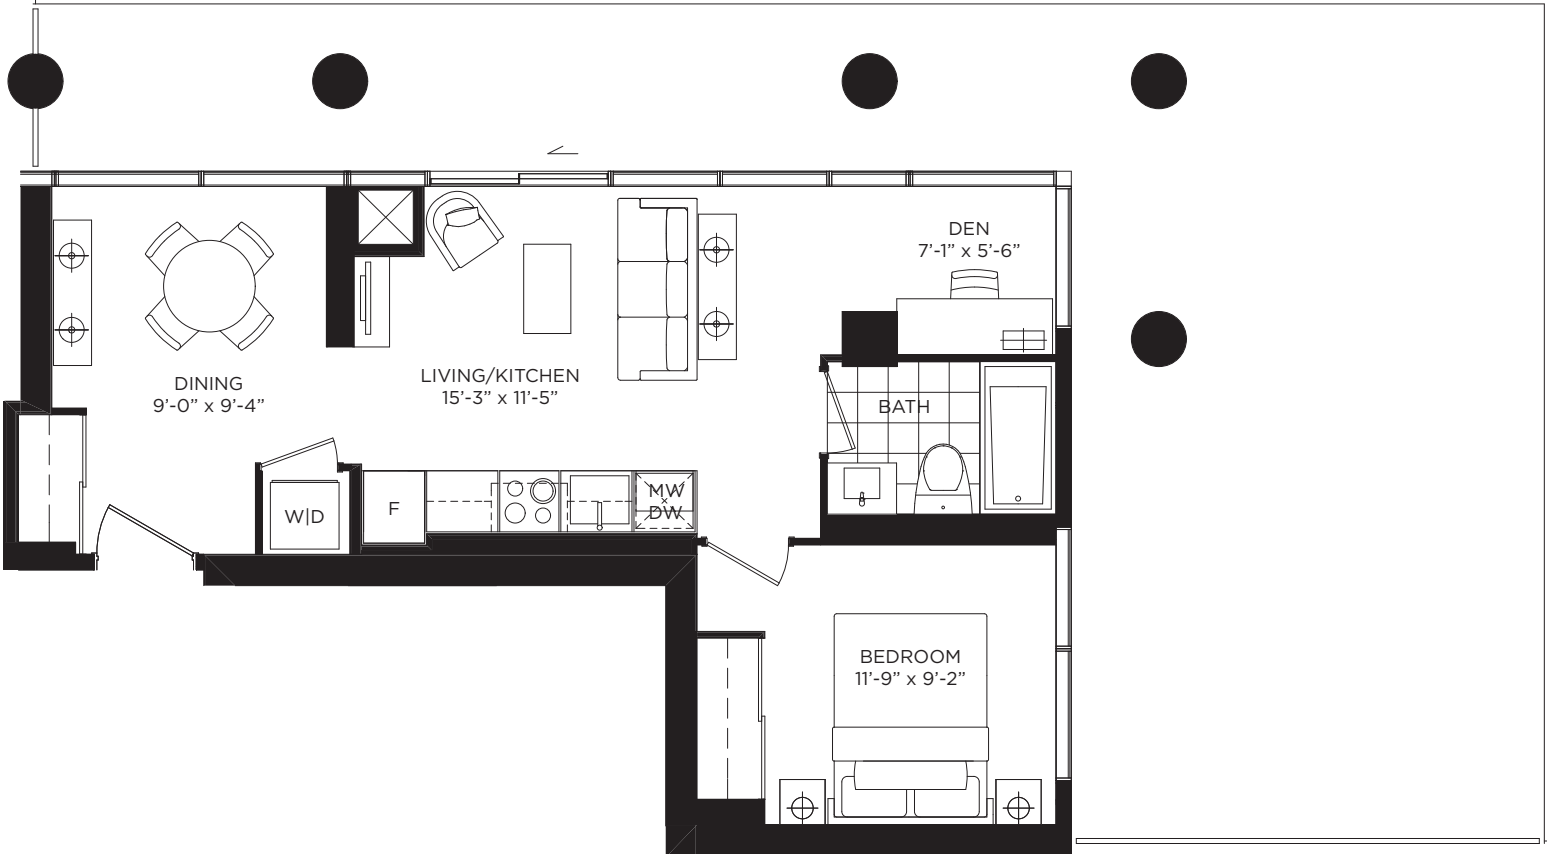

HEKOU

ONE BEDROOM + DEN 573 SQ. FT.

FLOOR 6

All dimensions, specifications and drawings are approximate. Furniture not included. Actual square footage may vary from the stated floor plan. E. & O. E.