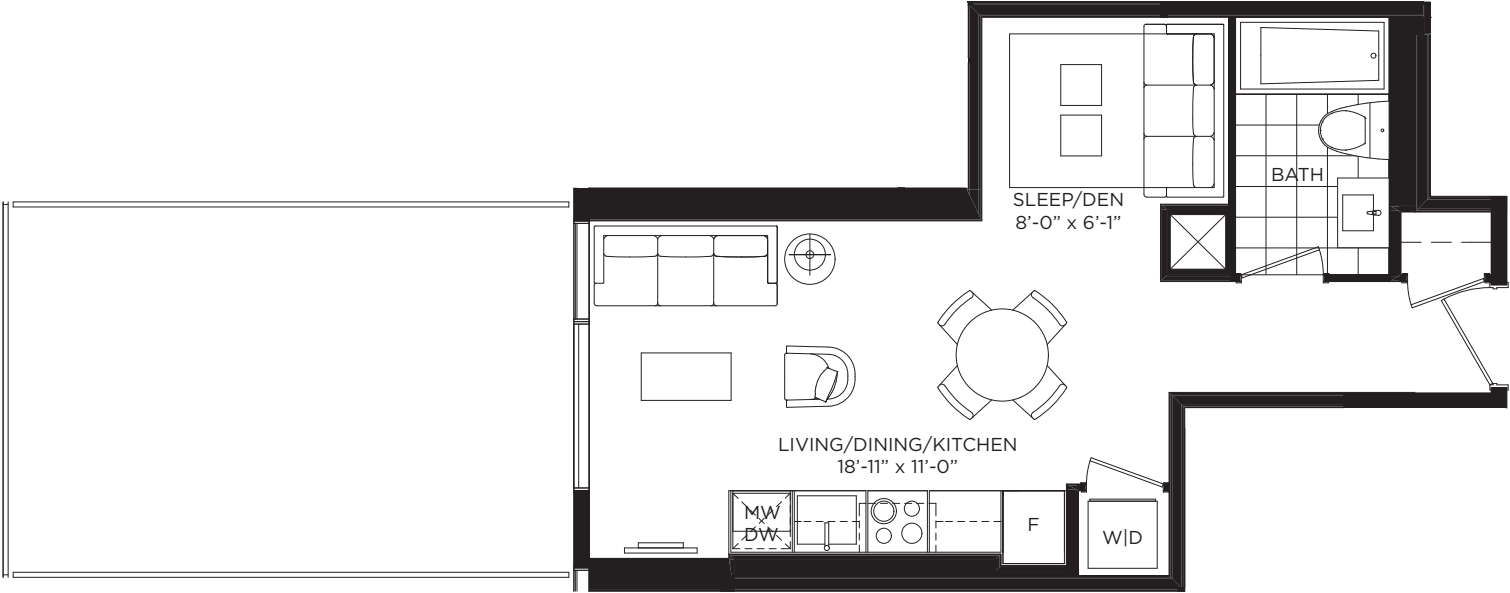

ENSHI

STUDIO PLUS 406 SQ. FT.

FLOOR 6

All dimensions, specifications and drawings are approximate. Furniture not included. Actual square footage may vary from the stated floor plan. E. & O. E.