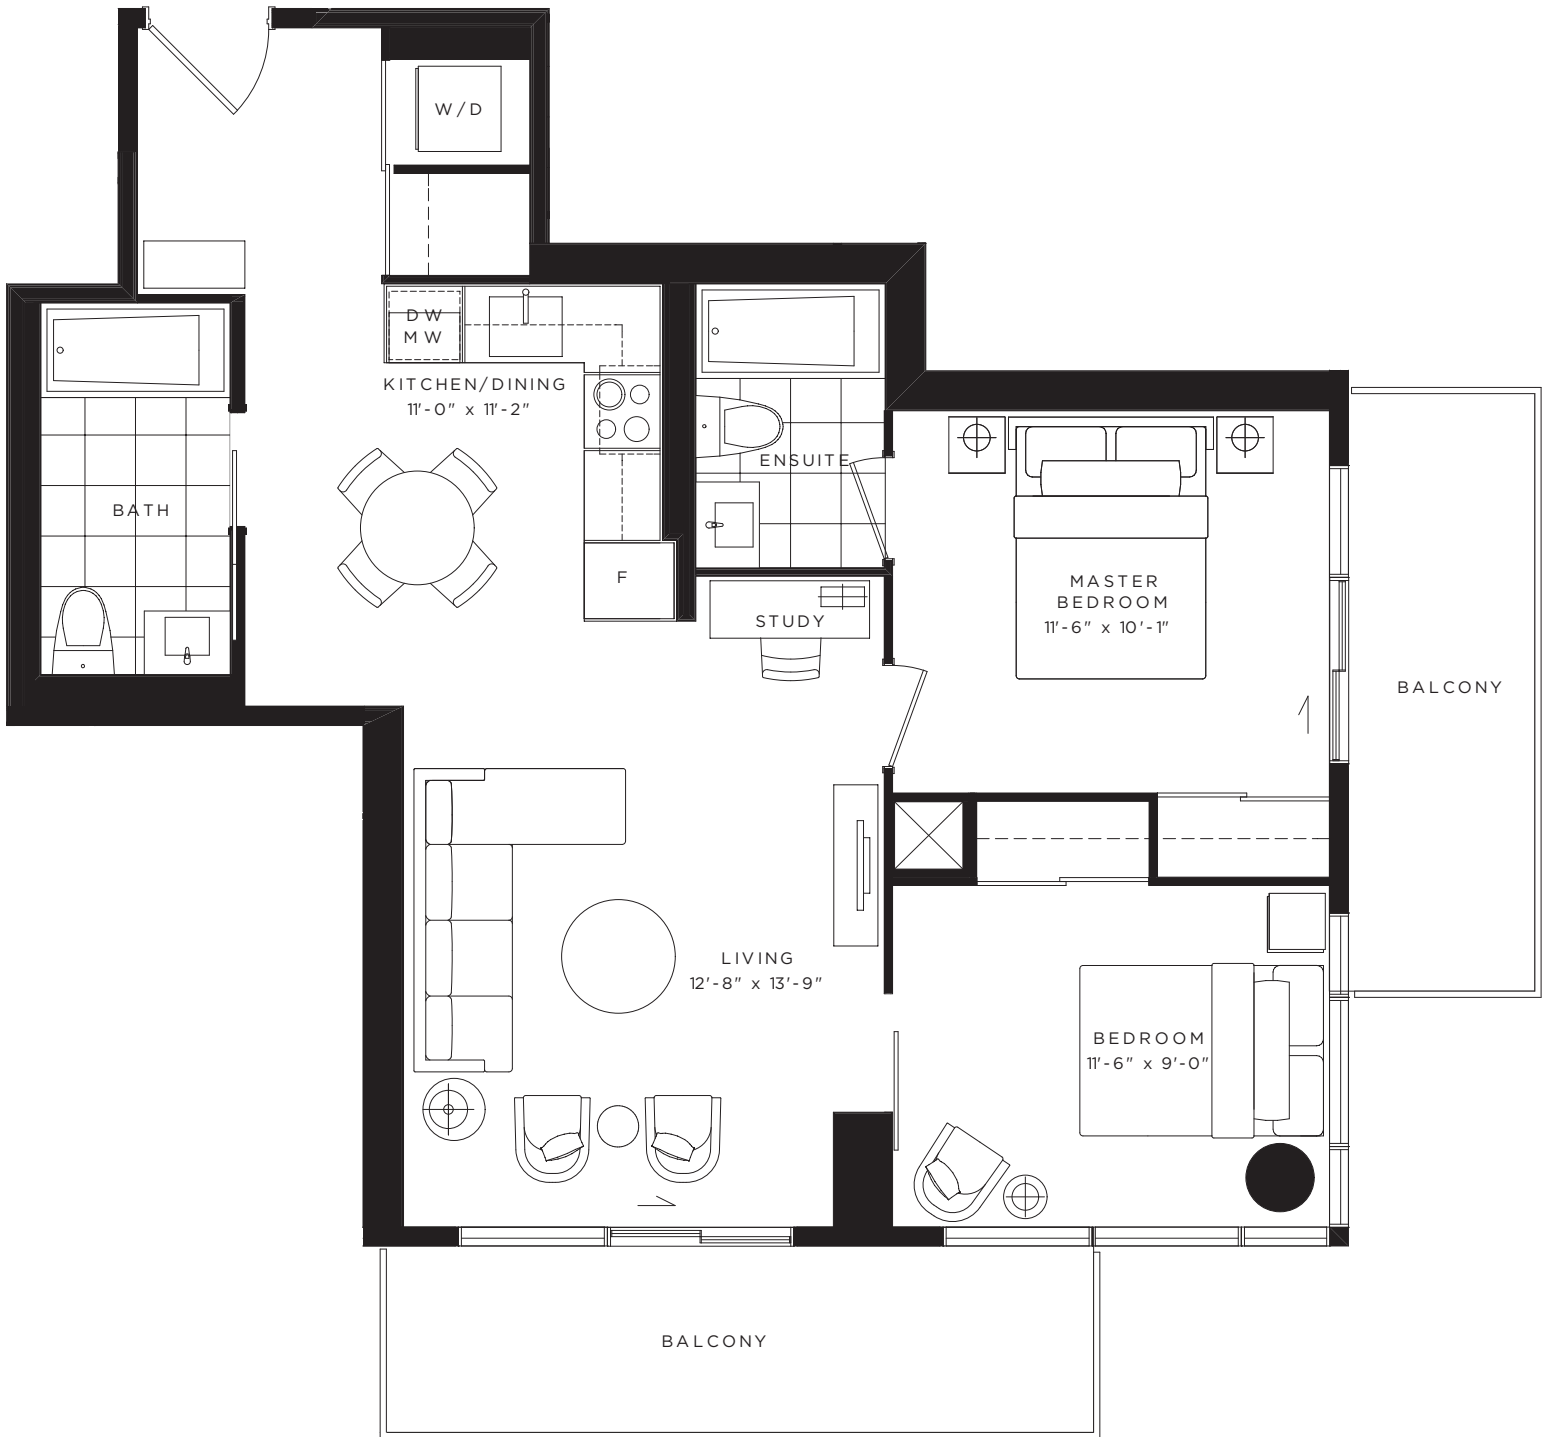

EMERALD

TWO BEDROOM + STUDY 808 SQ. FT.

FLOORS 8 - 52

All dimensions, specifications and drawings are approximate. Furniture not included. Actual square footage may vary from the stated floor plan. E. & O. E.