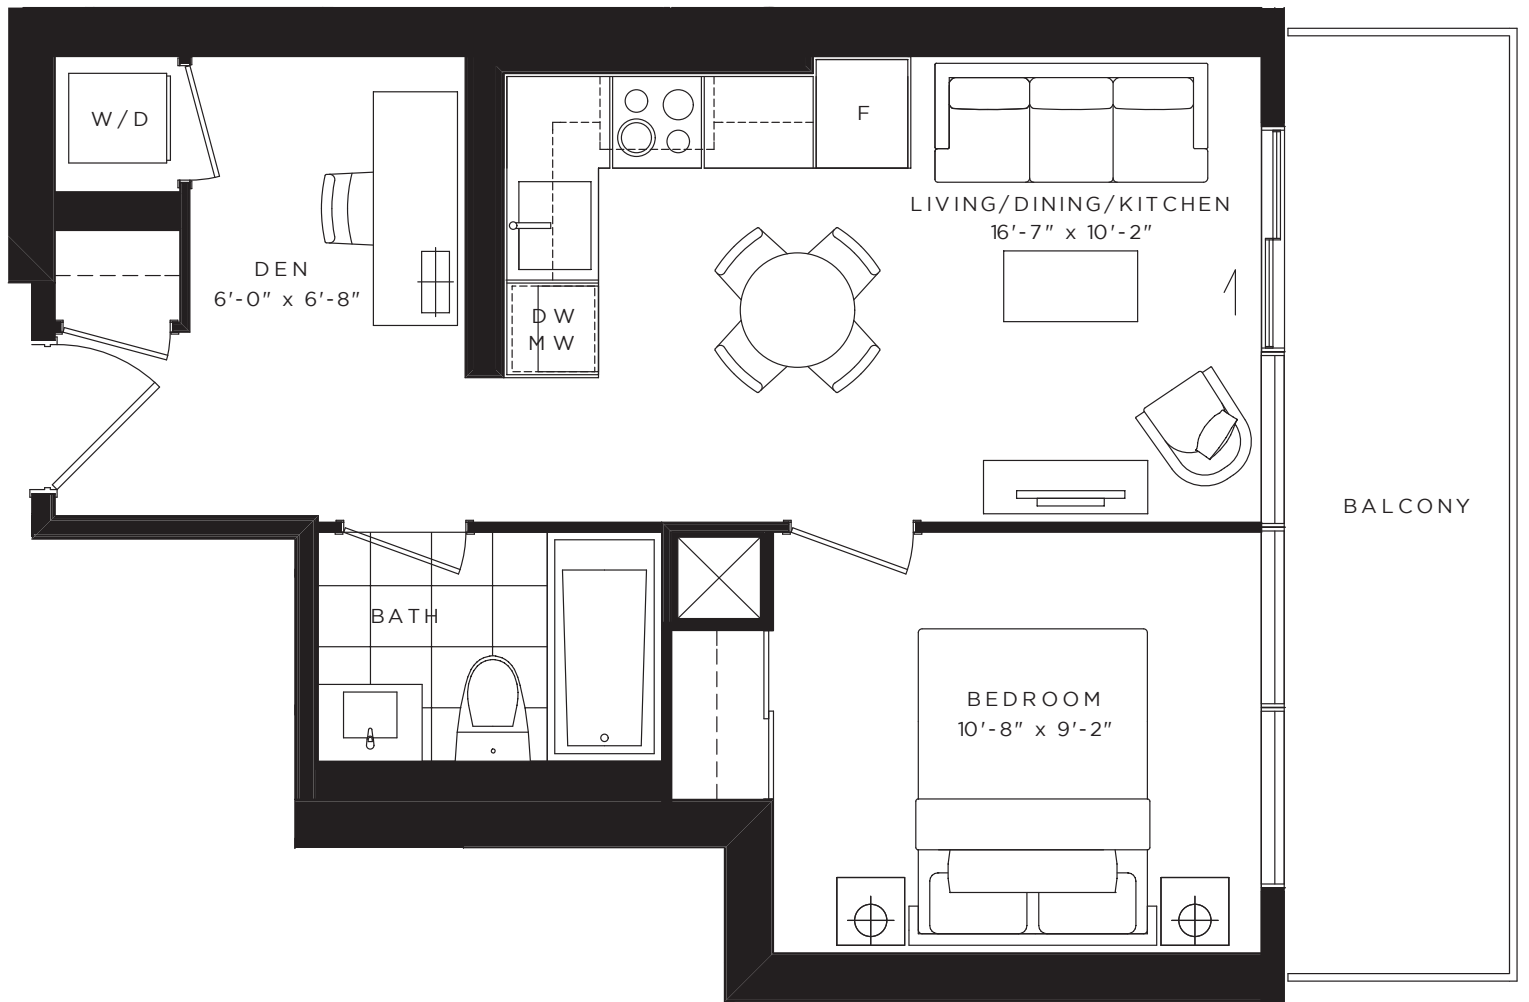

CRIMSON

ONE BEDROOM + DEN 476 SQ. FT.

FLOORS 8 - 52

All dimensions, specifications and drawings are approximate. Furniture not included. Actual square footage may vary from the stated floor plan. E. & O. E.