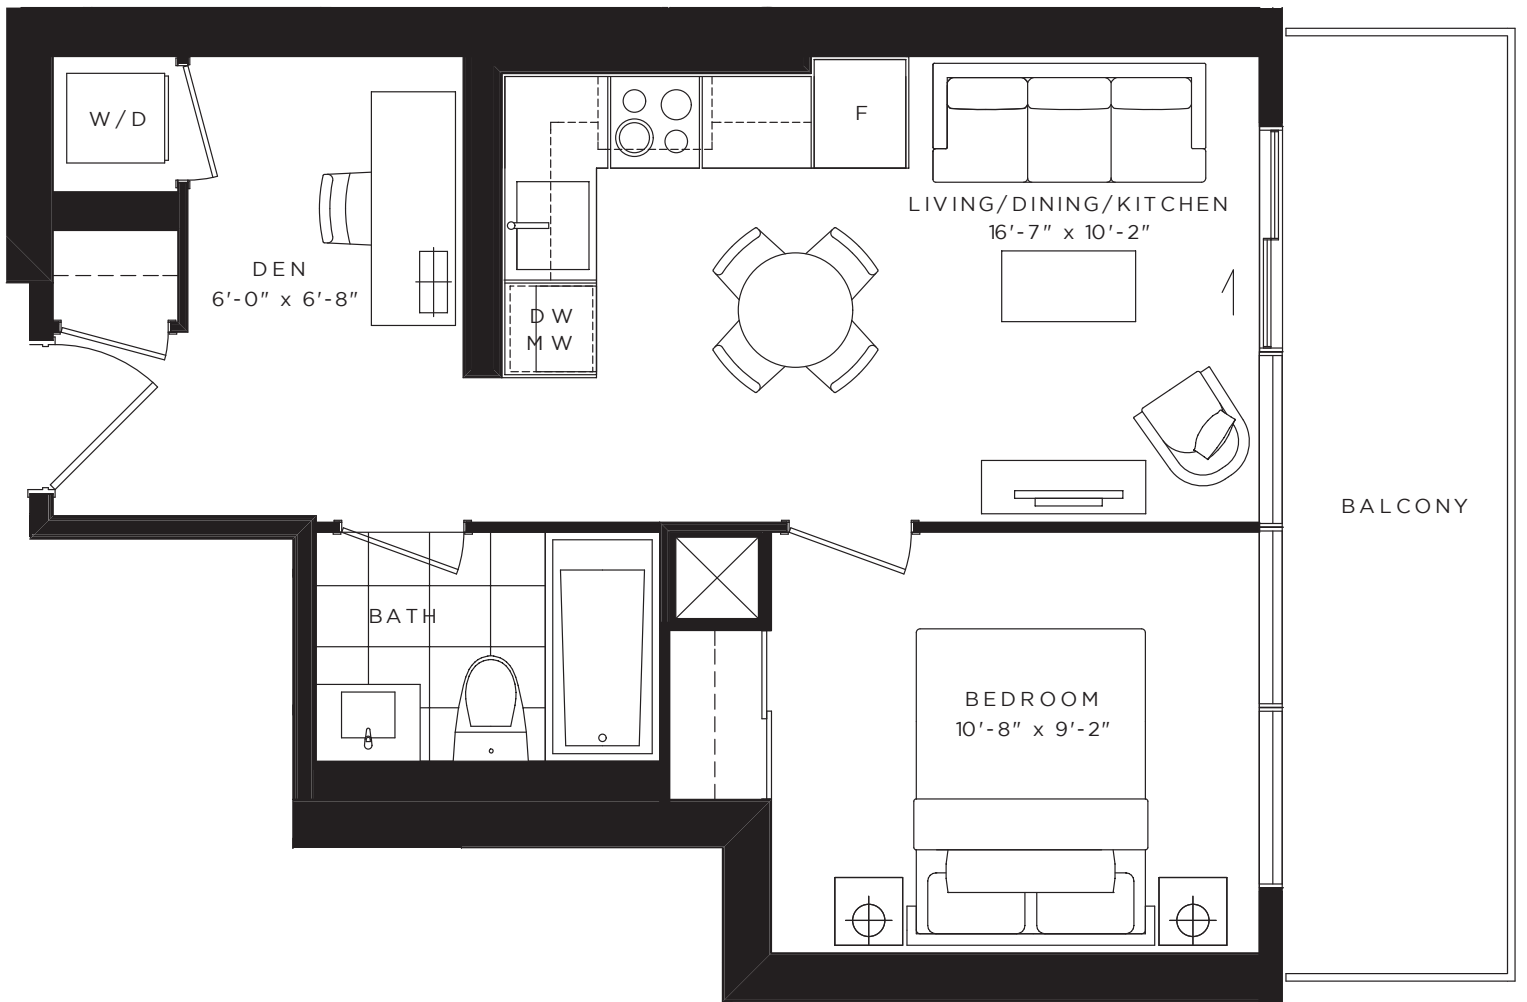

# CRIMSON

ONE BEDROOM + DEN 476 SQ. FT.

FLOORS 8 - 52

All dimensions, specifications and drawings are approximate. Furniture not included. Actual square footage may vary from the stated floor plan. E. & O. E.