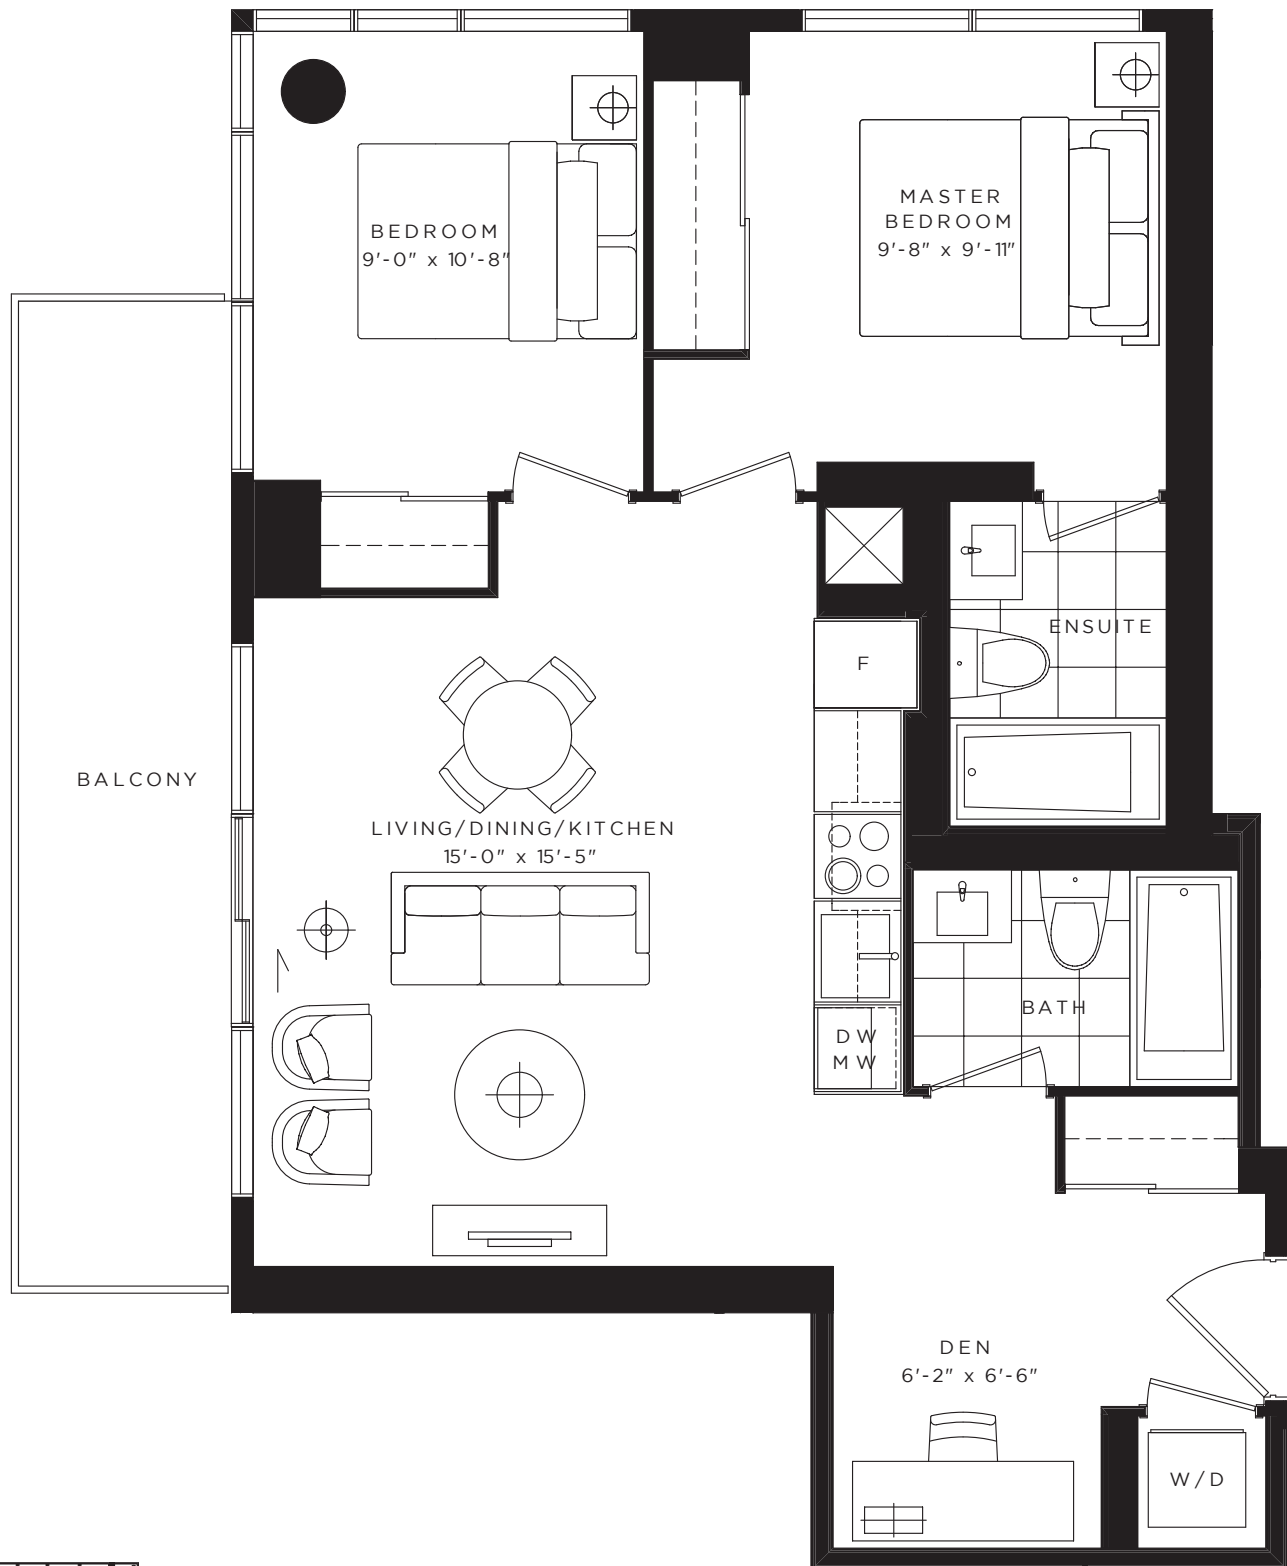

# BLOSSOM

TWO BEDROOM + DEN 737 SQ. FT.

FLOORS 8 - 52

All dimensions, specifications and drawings are approximate. Furniture not included. Actual square footage may vary from the stated floor plan. E. & O. E.