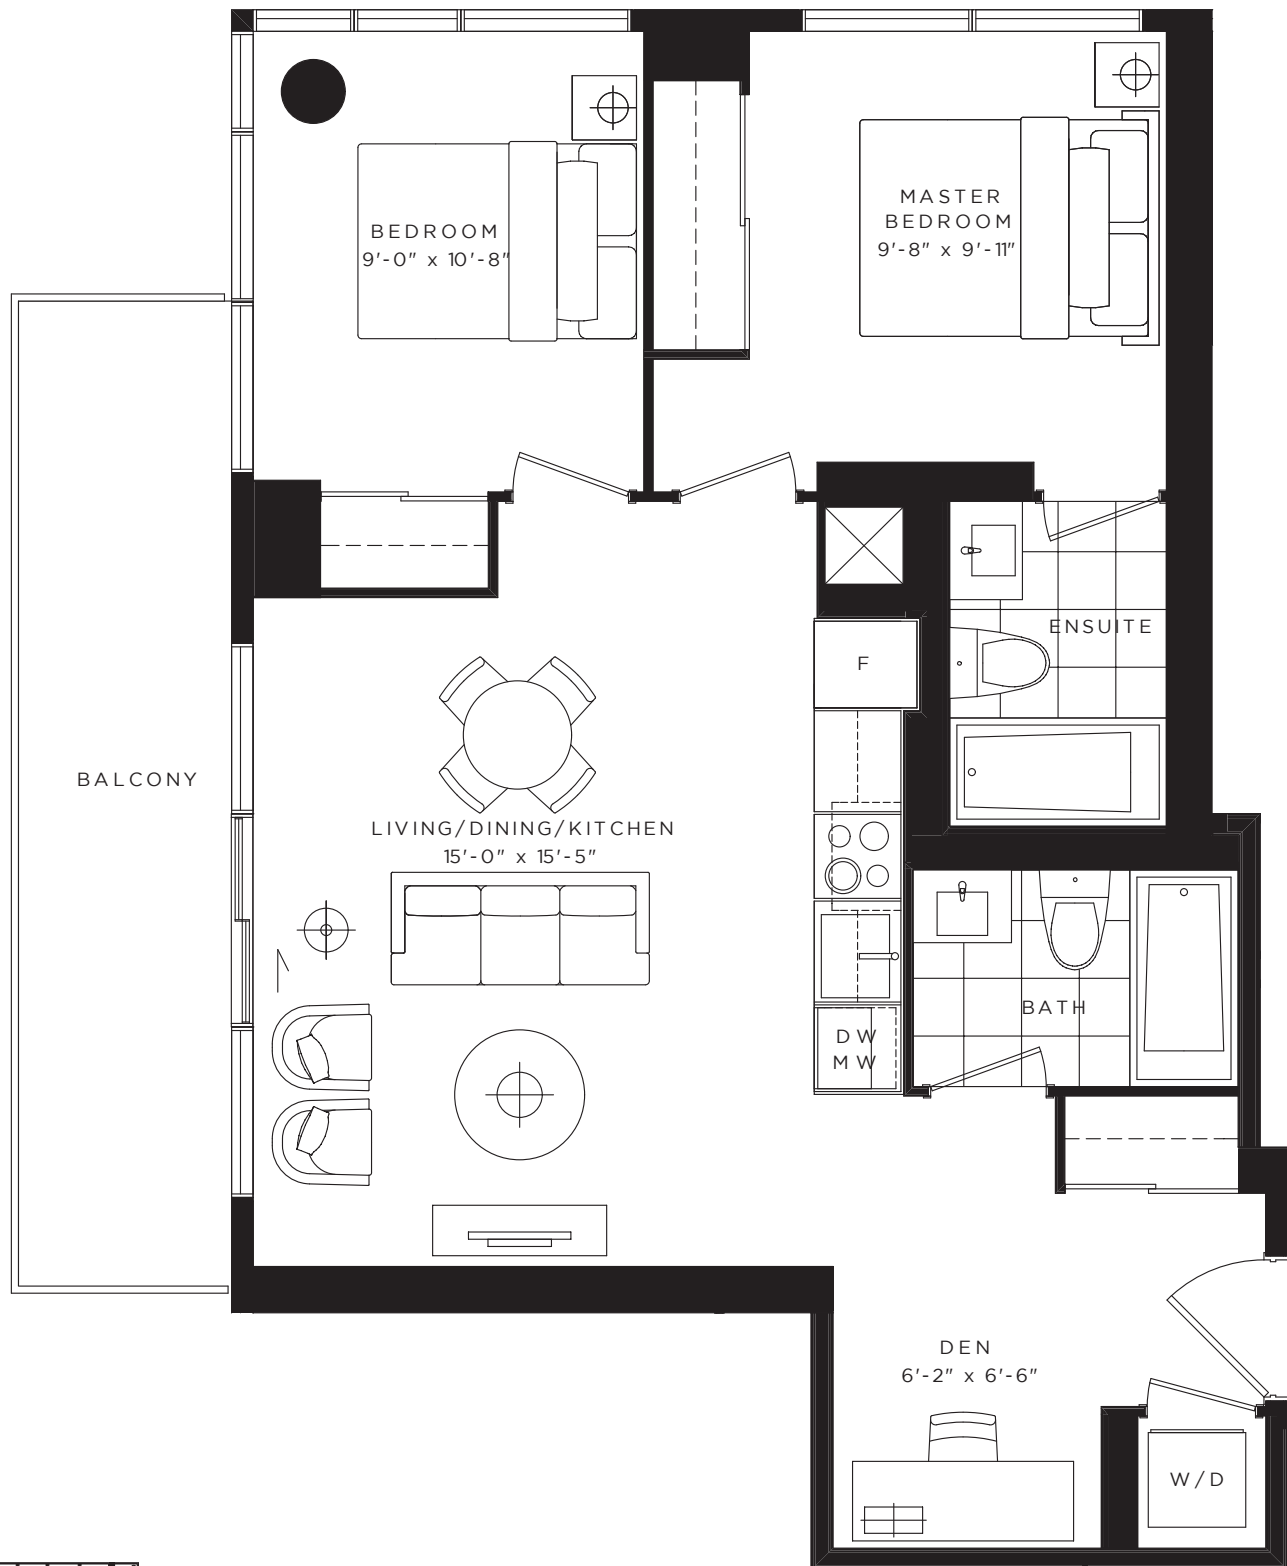

BLOSSOM

TWO BEDROOM + DEN 737 SQ. FT.

FLOORS 8 - 52

All dimensions, specifications and drawings are approximate. Furniture not included. Actual square footage may vary from the stated floor plan. E. & O. E.