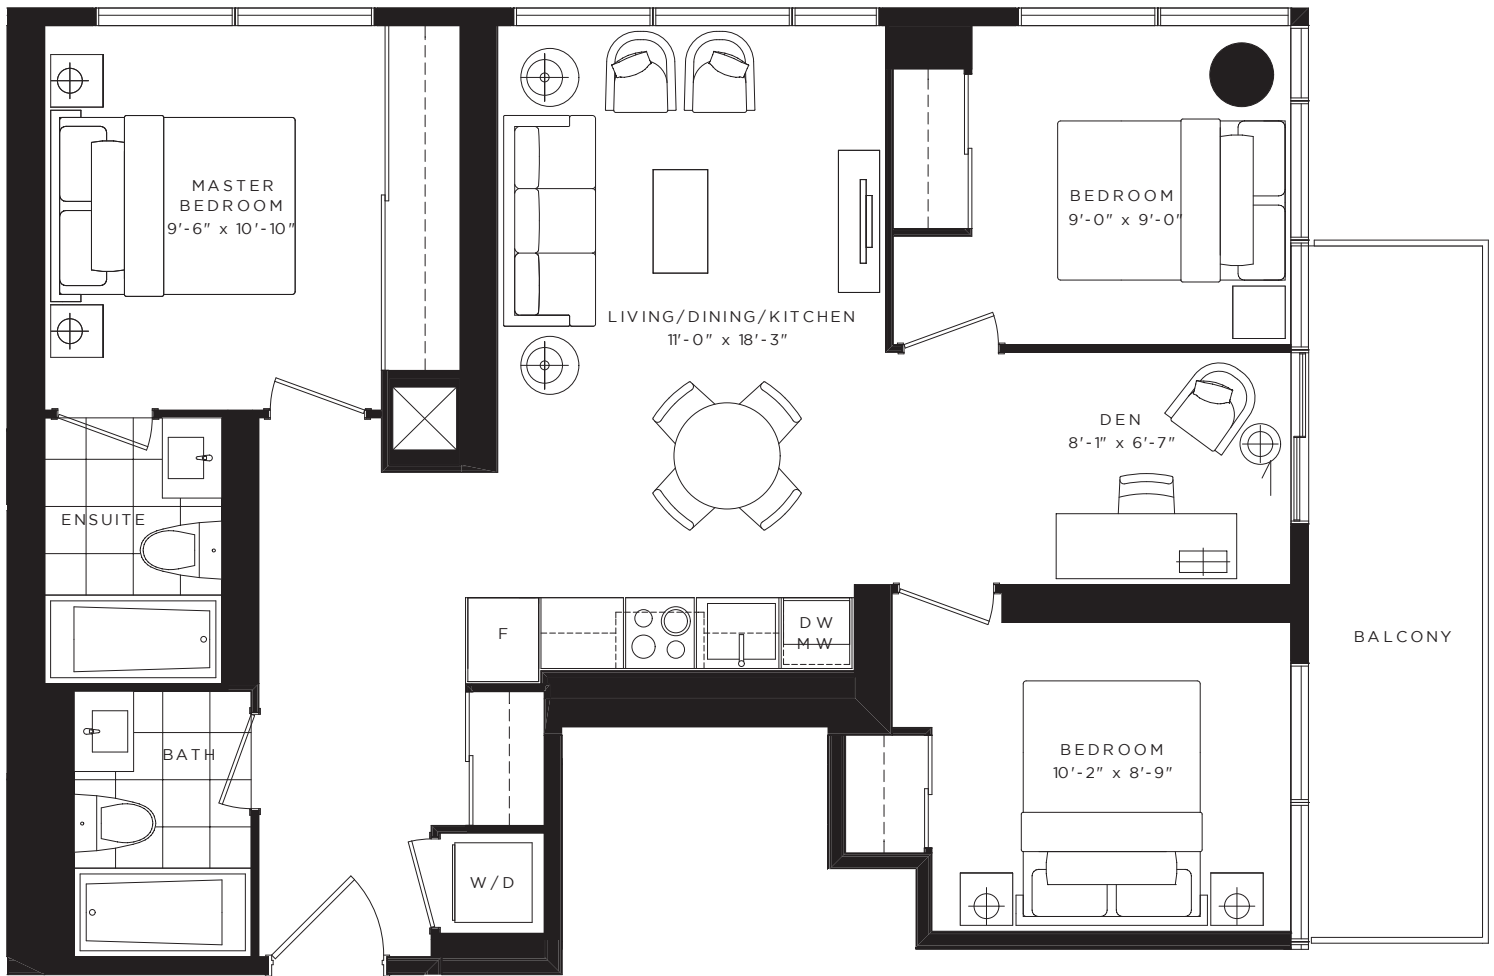

BERGAMOT

THREE BEDROOM + DEN 913 SQ. FT.

FLOORS 8 - 24

All dimensions, specifications and drawings are approximate. Furniture not included. Actual square footage may vary from the stated floor plan. E. & O. E.