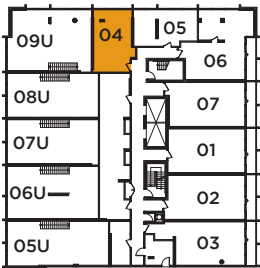

BEIHAI

STUDIO 443 SQ. FT.

FLOOR 5

All dimensions, specifications and drawings are approximate. Furniture not included. Actual square footage may vary from the stated floor plan. E. & O. E.