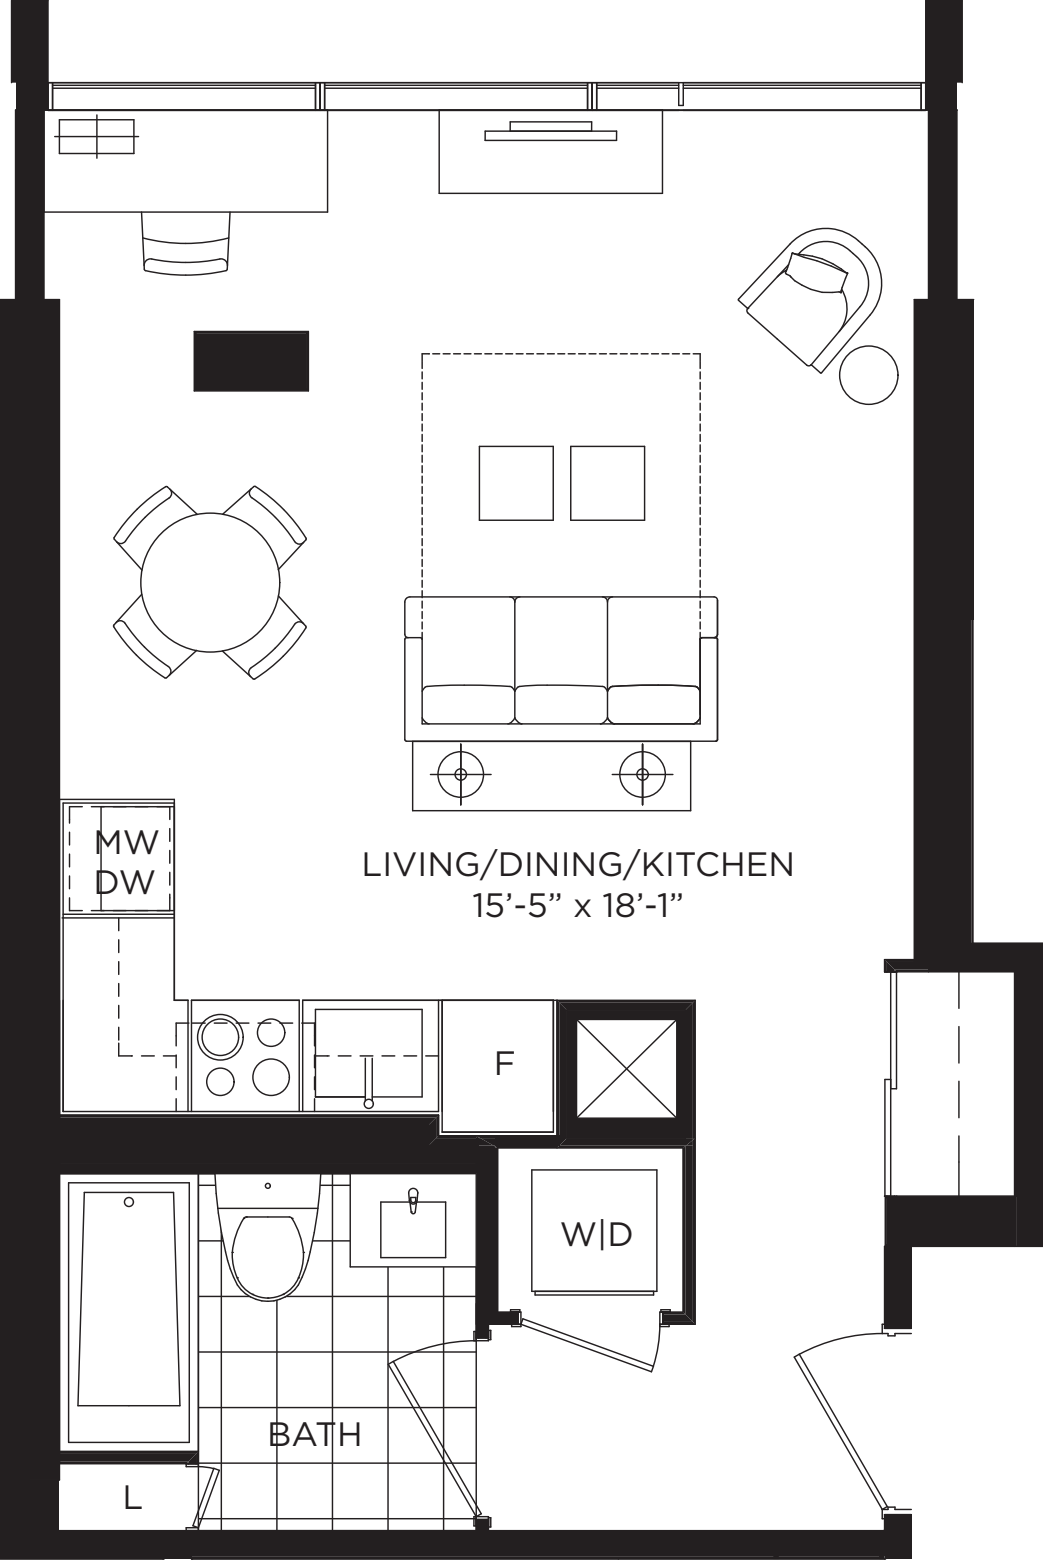

BEIHAI

STUDIO 443 SQ. FT.

FLOOR 5

All dimensions, specifications and drawings are approximate. Furniture not included. Actual square footage may vary from the stated floor plan. E. & O. E.