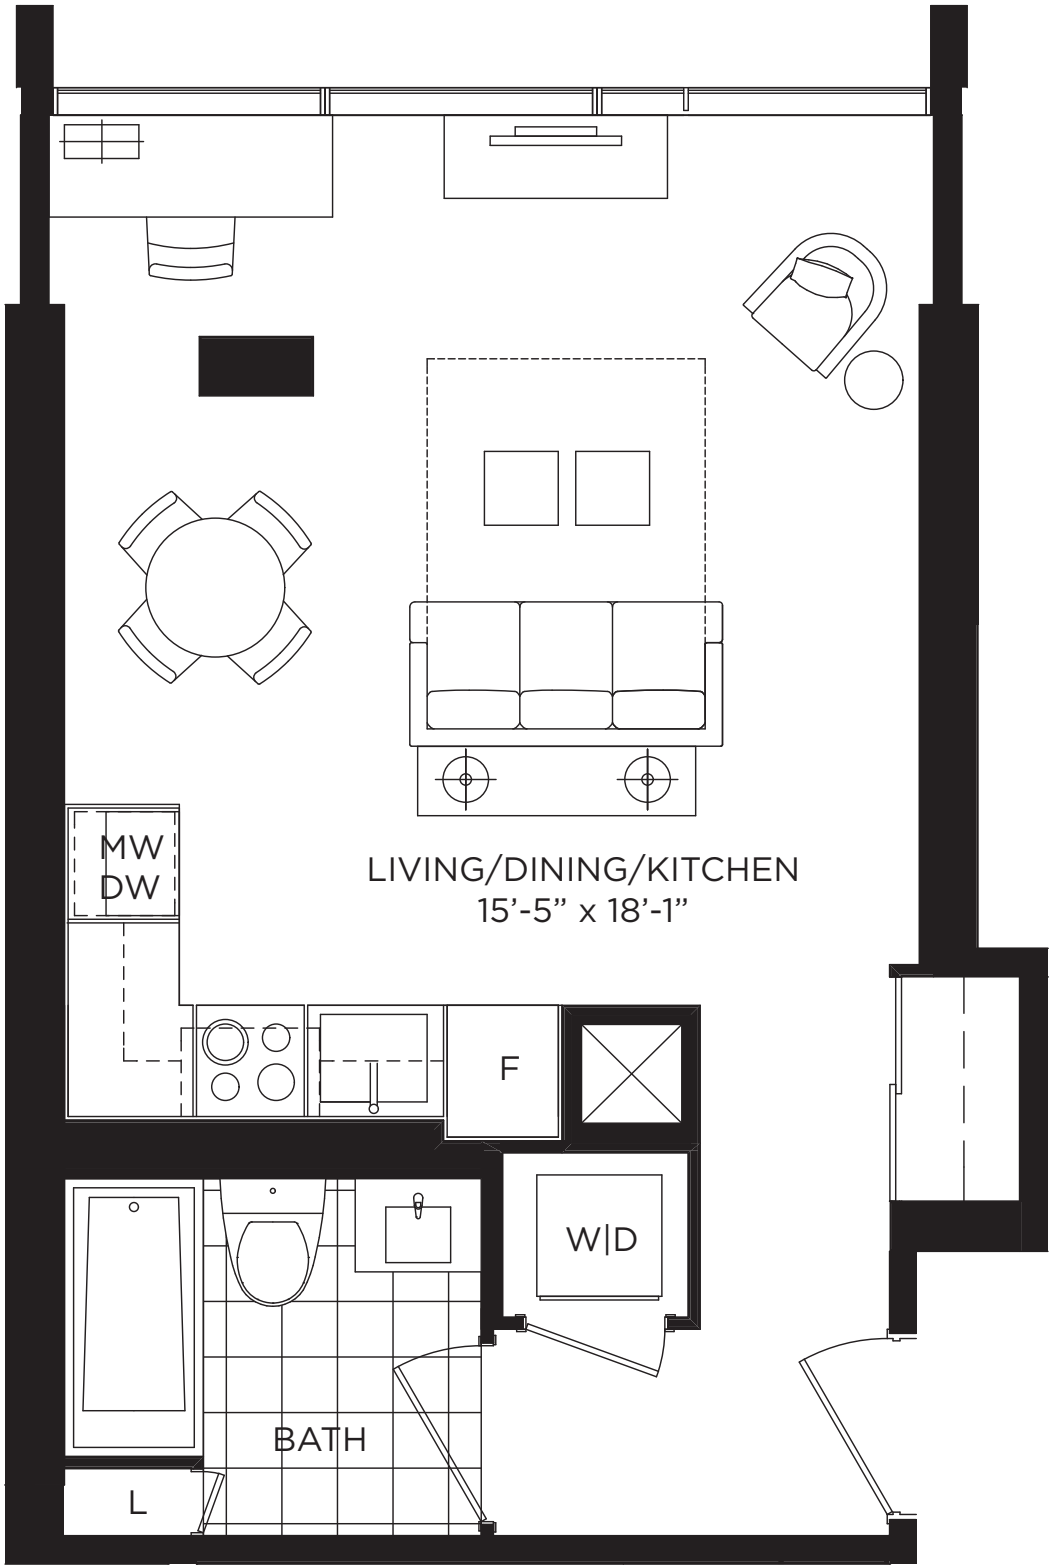

BEIHAI

STUDIO 443 SQ. FT.

FLOOR 5

All dimensions, specifications and drawings are approximate. Furniture not included. Actual square footage may vary from the stated floor plan. E. & O. E.