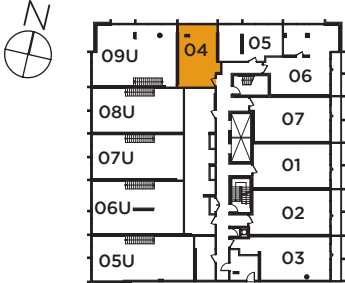

BEIHAI

STUDIO 443 SQ. FT.

FLOOR 5

All dimensions, specifications and drawings are approximate. Furniture not included. Actual square footage may vary from the stated floor plan. E. & O. E.